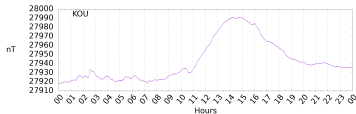

Sudden impulse detected on the 2024-04-08 at 02:24:18 UTC

Score : values ≥ 0.9 for a period ≥ 180 seconds are indicative of SI

Observatory North component variations