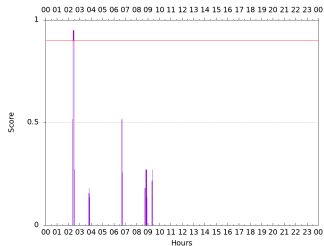

Sudden impulse detected on the 2024-04-08 at 02:24:18 UTC

Score : values ≥ 0.9 for a period ≥ 180 seconds are indicative of SI

Observatory North component variations