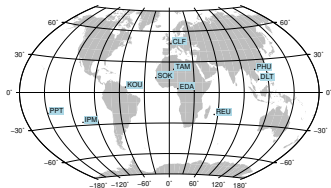

Sudden impulse detected on the 2024-04-08 at 02:24:18 UTC

Score : values ≥ 0.9 for a period ≥ 180 seconds are indicative of SI

Observatory North component variations