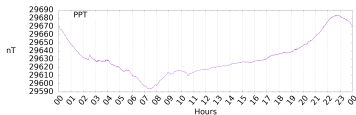

Sudden impulse detected on the 2024-04-08 at 02:24:18 UTC

Score : values ≥ 0.9 for a period ≥ 180 seconds are indicative of SI

Observatory North component variations