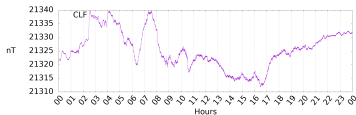

Sudden impulse detected on the 2024-04-08 at 02:24:18 UTC

Score : values ≥ 0.9 for a period ≥ 180 seconds are indicative of SI

Observatory North component variations