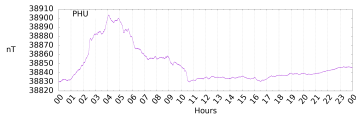

Sudden impulse detected on the 2024-04-08 at 02:24:18 UTC

Score : values ≥ 0.9 for a period ≥ 180 seconds are indicative of SI

Observatory North component variations