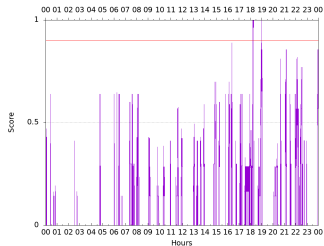

Sudden impulse detected on the 2024-04-16 at 18:13:51 UTC

Score : values ≥ 0.9 for a period ≥ 180 seconds are indicative of SI

Observatory North component variations