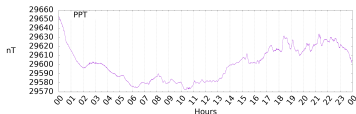

Sudden impulse detected on the 2024-04-16 at 18:13:51 UTC

Score : values ≥ 0.9 for a period ≥ 180 seconds are indicative of SI

Observatory North component variations