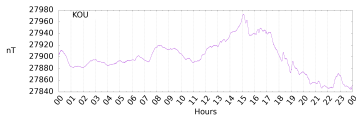

Sudden impulse detected on the 2024-04-16 at 18:13:51 UTC

Score : values ≥ 0.9 for a period ≥ 180 seconds are indicative of SI

Observatory North component variations