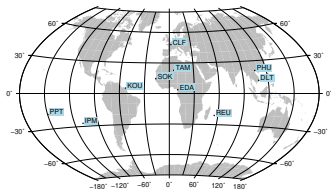

Sudden impulse detected on the 2024-04-16 at 18:13:51 UTC

Score : values ≥ 0.9 for a period ≥ 180 seconds are indicative of SI

Observatory North component variations