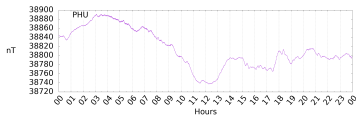

Sudden impulse detected on the 2024-04-16 at 18:13:51 UTC

Score : values ≥ 0.9 for a period ≥ 180 seconds are indicative of SI

Observatory North component variations