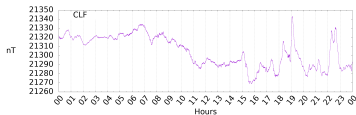

Sudden impulse detected on the 2024-04-16 at 18:13:51 UTC

Score : values ≥ 0.9 for a period ≥ 180 seconds are indicative of SI

Observatory North component variations