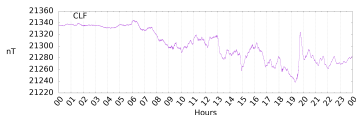

Sudden impulse detected on the 2024-04-19 at 19:28:16 UTC

Score : values ≥ 0.9 for a period ≥ 180 seconds are indicative of SI

Observatory North component variations