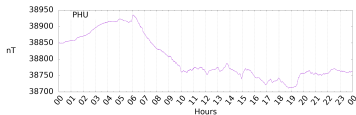

Sudden impulse detected on the 2024-04-19 at 19:28:16 UTC

Score : values ≥ 0.9 for a period ≥ 180 seconds are indicative of SI

Observatory North component variations