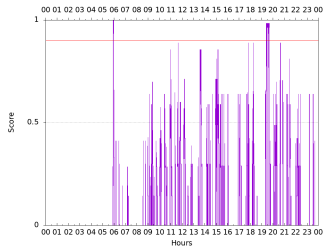

Sudden impulse detected on the 2024-04-19 at 19:28:16 UTC

Score : values ≥ 0.9 for a period ≥ 180 seconds are indicative of SI

Observatory North component variations