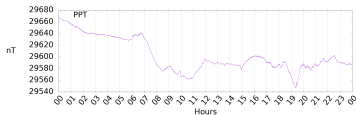

Sudden impulse detected on the 2024-04-19 at 19:28:16 UTC

Score : values ≥ 0.9 for a period ≥ 180 seconds are indicative of SI

Observatory North component variations