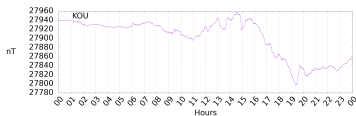

Sudden impulse detected on the 2024-04-19 at 19:28:16 UTC

Score : values ≥ 0.9 for a period ≥ 180 seconds are indicative of SI

Observatory North component variations