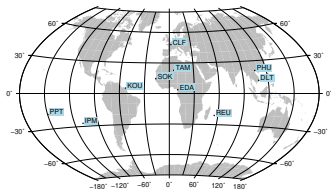

Sudden impulse detected on the 2024-04-19 at 19:28:16 UTC

Score : values ≥ 0.9 for a period ≥ 180 seconds are indicative of SI

Observatory North component variations