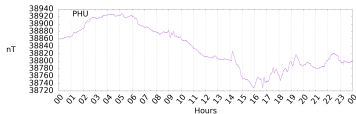

Sudden impulse detected on the 2024-05-02 at 14:03:16 UTC

Score : values ≥ 0.9 for a period ≥ 180 seconds are indicative of SI

Observatory North component variations