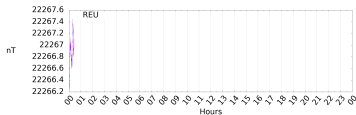

Sudden impulse detected on the 2024-05-02 at 14:03:16 UTC

Score : values ≥ 0.9 for a period ≥ 180 seconds are indicative of SI

Observatory North component variations