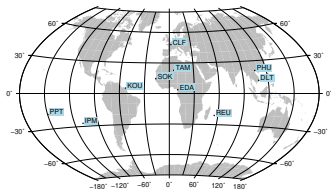

Sudden impulse detected on the 2024-05-02 at 14:03:16 UTC

Score : values ≥ 0.9 for a period ≥ 180 seconds are indicative of SI

Observatory North component variations