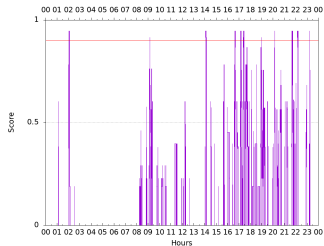

Sudden impulse detected on the 2024-05-02 at 14:03:16 UTC

Score : values ≥ 0.9 for a period ≥ 180 seconds are indicative of SI

Observatory North component variations