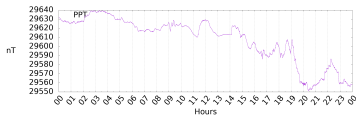

Sudden impulse detected on the 2024-05-02 at 14:03:16 UTC

Score : values ≥ 0.9 for a period ≥ 180 seconds are indicative of SI

Observatory North component variations