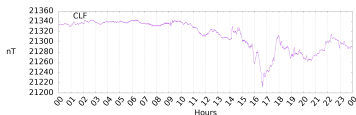

Sudden impulse detected on the 2024-05-02 at 14:03:16 UTC

Score : values ≥ 0.9 for a period ≥ 180 seconds are indicative of SI

Observatory North component variations