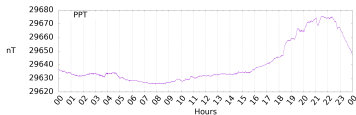

Sudden impulse detected on the 2024-05-09 at 18:19:18 UTC

Score : values ≥ 0.9 for a period ≥ 180 seconds are indicative of SI

Observatory North component variations