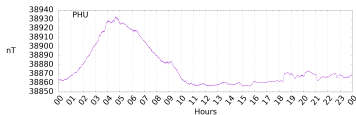

Sudden impulse detected on the 2024-05-09 at 18:19:18 UTC

Score : values ≥ 0.9 for a period ≥ 180 seconds are indicative of SI

Observatory North component variations