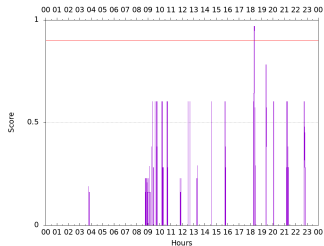

Sudden impulse detected on the 2024-05-09 at 18:19:18 UTC

Score : values ≥ 0.9 for a period ≥ 180 seconds are indicative of SI

Observatory North component variations