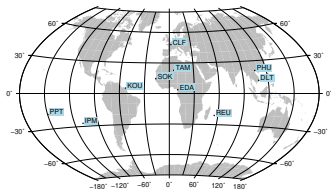

Sudden impulse detected on the 2024-05-09 at 18:19:18 UTC

Score : values ≥ 0.9 for a period ≥ 180 seconds are indicative of SI

Observatory North component variations