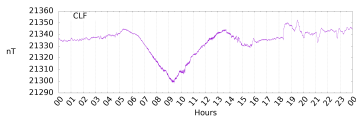

Sudden impulse detected on the 2024-05-09 at 18:19:18 UTC

Score : values ≥ 0.9 for a period ≥ 180 seconds are indicative of SI

Observatory North component variations