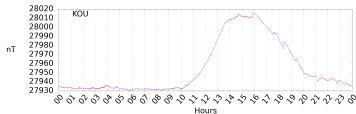

Sudden impulse detected on the 2024-05-09 at 18:19:18 UTC

Score : values ≥ 0.9 for a period ≥ 180 seconds are indicative of SI

Observatory North component variations