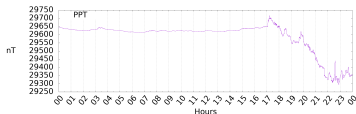

Sudden impulse detected on the 2024-05-10 at 03:05:07 UTC

Score : values ≥ 0.9 for a period ≥ 180 seconds are indicative of SI

Observatory North component variations