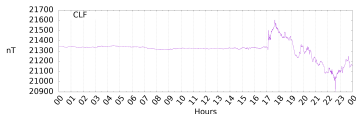

Sudden impulse detected on the 2024-05-10 at 03:05:07 UTC

Score : values ≥ 0.9 for a period ≥ 180 seconds are indicative of SI

Observatory North component variations