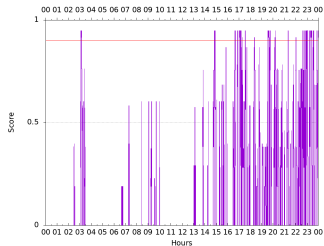

Sudden impulse detected on the 2024-05-10 at 03:05:07 UTC

Score : values ≥ 0.9 for a period ≥ 180 seconds are indicative of SI

Observatory North component variations