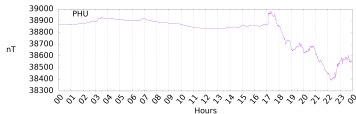

Sudden impulse detected on the 2024-05-10 at 03:05:07 UTC

Score : values ≥ 0.9 for a period ≥ 180 seconds are indicative of SI

Observatory North component variations