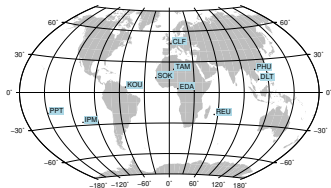

Sudden impulse detected on the 2024-05-10 at 03:05:07 UTC

Score : values ≥ 0.9 for a period ≥ 180 seconds are indicative of SI

Observatory North component variations