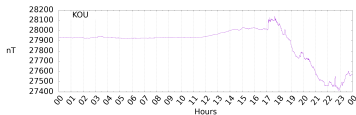

Sudden impulse detected on the 2024-05-10 at 03:05:07 UTC

Score : values ≥ 0.9 for a period ≥ 180 seconds are indicative of SI

Observatory North component variations