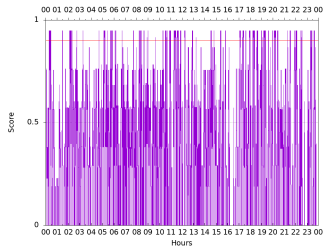

Sudden impulse detected on the 2024-05-10 at 23:56:44 UTC

Score : values ≥ 0.9 for a period ≥ 180 seconds are indicative of SI

Observatory North component variations