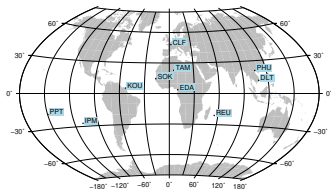

Sudden impulse detected on the 2024-05-10 at 23:56:44 UTC

Score : values ≥ 0.9 for a period ≥ 180 seconds are indicative of SI

Observatory North component variations