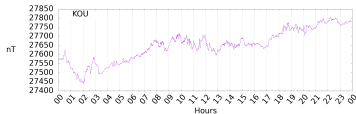

Sudden impulse detected on the 2024-05-10 at 23:56:44 UTC

Score : values ≥ 0.9 for a period ≥ 180 seconds are indicative of SI

Observatory North component variations