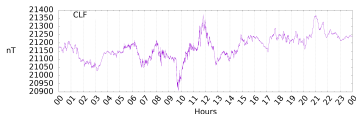

Sudden impulse detected on the 2024-05-10 at 23:56:44 UTC

Score : values ≥ 0.9 for a period ≥ 180 seconds are indicative of SI

Observatory North component variations