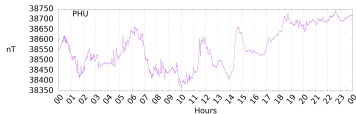

Sudden impulse detected on the 2024-05-10 at 23:56:44 UTC

Score : values ≥ 0.9 for a period ≥ 180 seconds are indicative of SI

Observatory North component variations