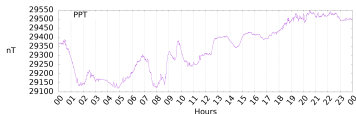

Sudden impulse detected on the 2024-05-10 at 23:56:44 UTC

Score : values ≥ 0.9 for a period ≥ 180 seconds are indicative of SI

Observatory North component variations