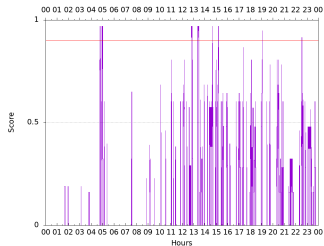

Sudden impulse detected on the 2024-05-17 at 12:48:24 UTC

Score : values ≥ 0.9 for a period ≥ 180 seconds are indicative of SI

Observatory North component variations