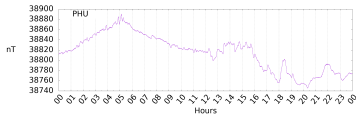

Sudden impulse detected on the 2024-05-17 at 12:48:24 UTC

Score : values ≥ 0.9 for a period ≥ 180 seconds are indicative of SI

Observatory North component variations