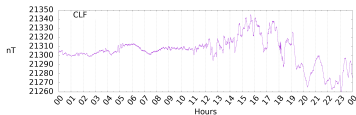

Sudden impulse detected on the 2024-05-17 at 12:48:24 UTC

Score : values ≥ 0.9 for a period ≥ 180 seconds are indicative of SI

Observatory North component variations