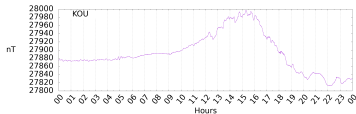

Sudden impulse detected on the 2024-05-17 at 12:48:24 UTC

Score : values ≥ 0.9 for a period ≥ 180 seconds are indicative of SI

Observatory North component variations