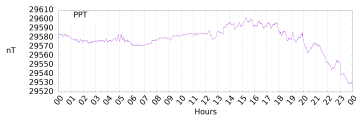

Sudden impulse detected on the 2024-05-17 at 12:48:24 UTC

Score : values ≥ 0.9 for a period ≥ 180 seconds are indicative of SI

Observatory North component variations