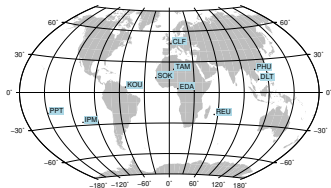

Sudden impulse detected on the 2024-05-17 at 12:48:24 UTC

Score : values ≥ 0.9 for a period ≥ 180 seconds are indicative of SI

Observatory North component variations