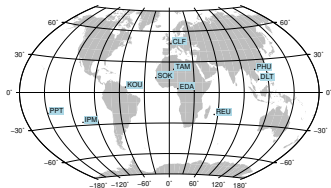

## Sudden impulse detected on the 2024-06-07 at 11:32:28 UTC

Score : values  $\geq 0.9$  for a period  $\geq 180$  seconds are indicative of SI

Observatory North component variations