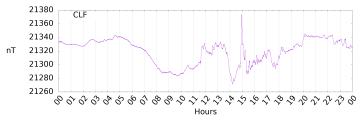

## Sudden impulse detected on the 2024-06-07 at 11:32:28 UTC

Score : values  $\geq 0.9$  for a period  $\geq 180$  seconds are indicative of SI

Observatory North component variations