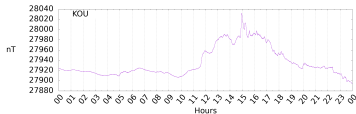

## Sudden impulse detected on the 2024-06-07 at 11:32:28 UTC

Score : values  $\geq 0.9$  for a period  $\geq 180$  seconds are indicative of SI

Observatory North component variations