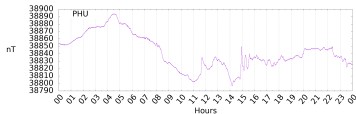

## Sudden impulse detected on the 2024-06-07 at 11:32:28 UTC

Score : values  $\geq 0.9$  for a period  $\geq 180$  seconds are indicative of SI

Observatory North component variations