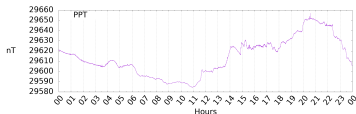

## Sudden impulse detected on the 2024-06-07 at 11:32:28 UTC

Score : values  $\geq 0.9$  for a period  $\geq 180$  seconds are indicative of SI

Observatory North component variations