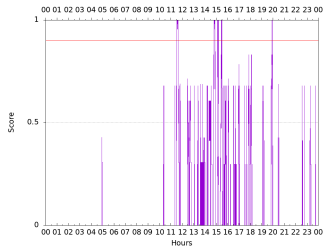

## Sudden impulse detected on the 2024-06-07 at 11:32:28 UTC

Score : values  $\geq 0.9$  for a period  $\geq 180$  seconds are indicative of SI

Observatory North component variations