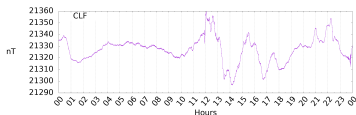

Sudden impulse detected on the 2024-06-15 at 11:52:03 UTC

Score : values ≥ 0.9 for a period ≥ 180 seconds are indicative of SI

Observatory North component variations