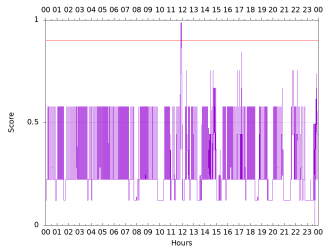

Sudden impulse detected on the 2024-06-15 at 11:52:03 UTC

Score : values ≥ 0.9 for a period ≥ 180 seconds are indicative of SI

Observatory North component variations