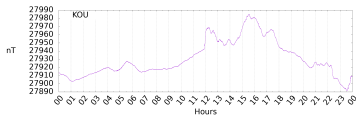

Sudden impulse detected on the 2024-06-15 at 11:52:03 UTC

Score : values ≥ 0.9 for a period ≥ 180 seconds are indicative of SI

Observatory North component variations