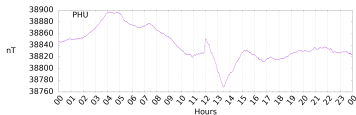

Sudden impulse detected on the 2024-06-15 at 11:52:03 UTC

Score : values ≥ 0.9 for a period ≥ 180 seconds are indicative of SI

Observatory North component variations