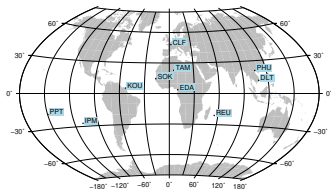

Sudden impulse detected on the 2024-06-15 at 11:52:03 UTC

Score : values ≥ 0.9 for a period ≥ 180 seconds are indicative of SI

Observatory North component variations