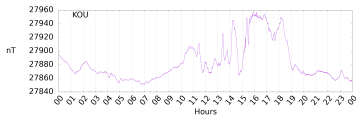

Sudden impulse detected on the 2024-06-28 at 10:09:06 UTC

Score : values ≥ 0.84 for a period ≥ 180 seconds are indicative of SI

Observatory North component variations