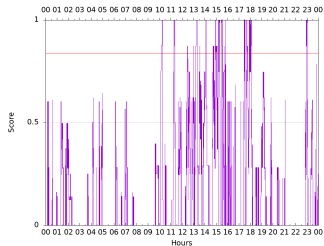

Sudden impulse detected on the 2024-06-28 at 10:09:06 UTC

Score : values ≥ 0.84 for a period ≥ 180 seconds are indicative of SI

Observatory North component variations