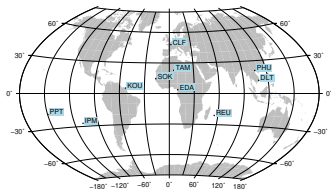

Sudden impulse detected on the 2024-06-28 at 10:09:06 UTC

Score : values ≥ 0.84 for a period ≥ 180 seconds are indicative of SI

Observatory North component variations