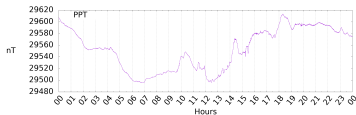

Sudden impulse detected on the 2024-06-28 at 10:09:06 UTC

Score : values ≥ 0.84 for a period ≥ 180 seconds are indicative of SI

Observatory North component variations