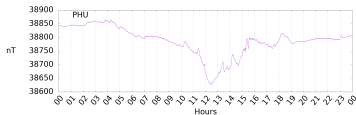

Sudden impulse detected on the 2024-06-28 at 10:09:06 UTC

Score : values ≥ 0.84 for a period ≥ 180 seconds are indicative of SI

Observatory North component variations