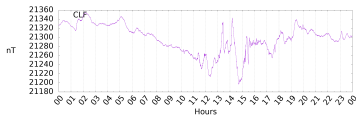

Sudden impulse detected on the 2024-06-28 at 10:09:06 UTC

Score : values ≥ 0.84 for a period ≥ 180 seconds are indicative of SI

Observatory North component variations