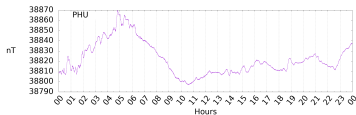

Sudden impulse detected on the 2024-06-29 at 00:33:57 UTC

Score : values ≥ 0.84 for a period ≥ 180 seconds are indicative of SI

Observatory North component variations