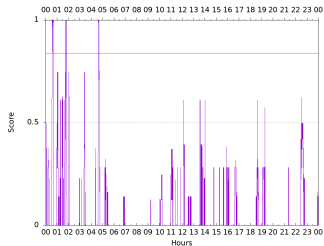

Sudden impulse detected on the 2024-06-29 at 00:33:57 UTC

Score : values ≥ 0.84 for a period ≥ 180 seconds are indicative of SI

Observatory North component variations