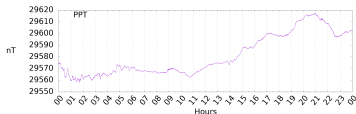

Sudden impulse detected on the 2024-06-29 at 00:33:57 UTC

Score : values ≥ 0.84 for a period ≥ 180 seconds are indicative of SI

Observatory North component variations