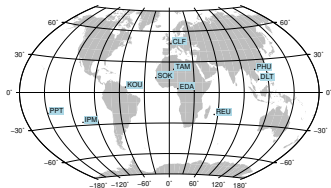

Sudden impulse detected on the 2024-06-29 at 00:33:57 UTC

Score : values ≥ 0.84 for a period ≥ 180 seconds are indicative of SI

Observatory North component variations