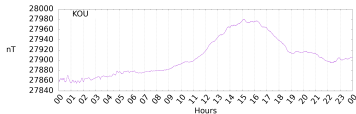

Sudden impulse detected on the 2024-06-29 at 00:33:57 UTC

Score : values ≥ 0.84 for a period ≥ 180 seconds are indicative of SI

Observatory North component variations