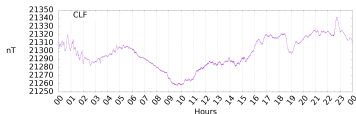

Sudden impulse detected on the 2024-06-29 at 00:33:57 UTC

Score : values ≥ 0.84 for a period ≥ 180 seconds are indicative of SI

Observatory North component variations