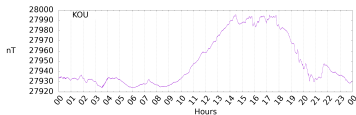

## Sudden impulse detected on the 2024-07-04 at 21:29:32 UTC

Score : values  $\geq 0.84$  for a period  $\geq 180$  seconds are indicative of SI

Observatory North component variations