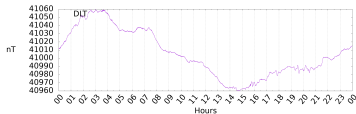

## Sudden impulse detected on the 2024-07-04 at 21:29:32 UTC

Score : values  $\geq 0.84$  for a period  $\geq 180$  seconds are indicative of SI

Observatory North component variations