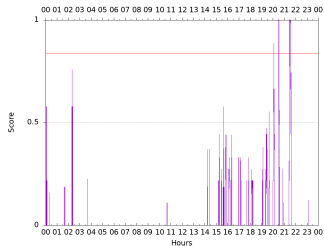

## Sudden impulse detected on the 2024-07-04 at 21:29:32 UTC

Score : values  $\geq 0.84$  for a period  $\geq 180$  seconds are indicative of SI

Observatory North component variations