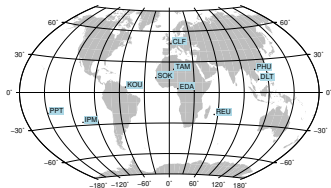

## Sudden impulse detected on the 2024-07-04 at 21:29:32 UTC

Score : values  $\geq 0.84$  for a period  $\geq 180$  seconds are indicative of SI

Observatory North component variations