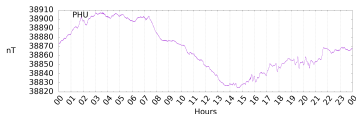

## Sudden impulse detected on the 2024-07-04 at 21:29:32 UTC

Score : values  $\geq 0.84$  for a period  $\geq 180$  seconds are indicative of SI

Observatory North component variations