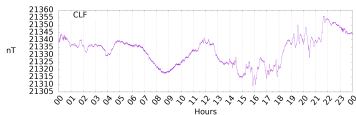

## Sudden impulse detected on the 2024-07-04 at 21:29:32 UTC

Score : values  $\geq 0.84$  for a period  $\geq 180$  seconds are indicative of SI

Observatory North component variations