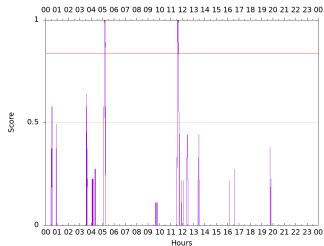

## Sudden impulse detected on the 2024-07-05 at 05:07:17 UTC

Score : values  $\geq 0.84$  for a period  $\geq 180$  seconds are indicative of SI

Observatory North component variations