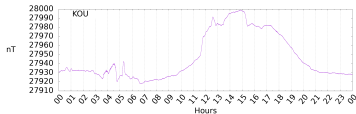

## Sudden impulse detected on the 2024-07-05 at 05:07:17 UTC

Score : values  $\geq 0.84$  for a period  $\geq 180$  seconds are indicative of SI

Observatory North component variations