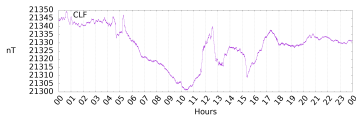

## Sudden impulse detected on the 2024-07-05 at 05:07:17 UTC

Score : values  $\geq 0.84$  for a period  $\geq 180$  seconds are indicative of SI

Observatory North component variations