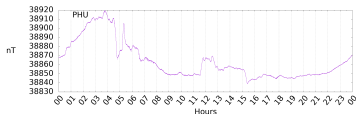

## Sudden impulse detected on the 2024-07-05 at 05:07:17 UTC

Score : values  $\geq 0.84$  for a period  $\geq 180$  seconds are indicative of SI

Observatory North component variations