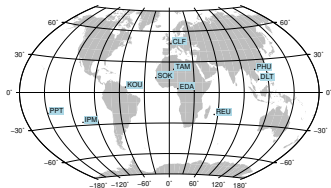

## Sudden impulse detected on the 2024-07-05 at 05:07:17 UTC

Score : values  $\geq 0.84$  for a period  $\geq 180$  seconds are indicative of SI

Observatory North component variations