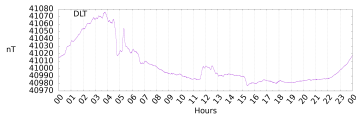

## Sudden impulse detected on the 2024-07-05 at 05:07:17 UTC

Score : values  $\geq 0.84$  for a period  $\geq 180$  seconds are indicative of SI

Observatory North component variations