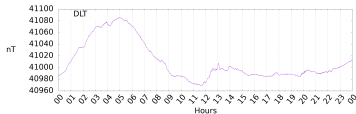

Sudden impulse detected on the 2024-07-08 at 12:55:09 UTC

Score : values ≥ 0.84 for a period ≥ 180 seconds are indicative of SI

Observatory North component variations