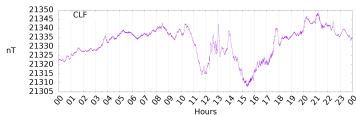

Sudden impulse detected on the 2024-07-08 at 12:55:09 UTC

Score : values ≥ 0.84 for a period ≥ 180 seconds are indicative of SI

Observatory North component variations