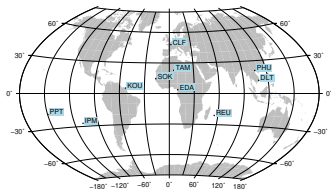

Sudden impulse detected on the 2024-07-08 at 12:55:09 UTC

Score : values ≥ 0.84 for a period ≥ 180 seconds are indicative of SI

Observatory North component variations