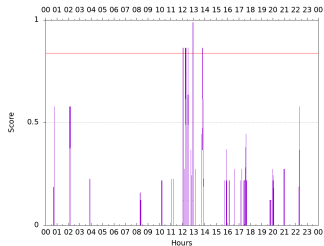

Sudden impulse detected on the 2024-07-08 at 12:55:09 UTC

Score : values ≥ 0.84 for a period ≥ 180 seconds are indicative of SI

Observatory North component variations