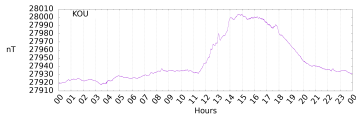

Sudden impulse detected on the 2024-07-08 at 12:55:09 UTC

Score : values ≥ 0.84 for a period ≥ 180 seconds are indicative of SI

Observatory North component variations