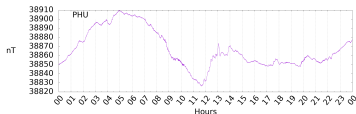

Sudden impulse detected on the 2024-07-08 at 12:55:09 UTC

Score : values ≥ 0.84 for a period ≥ 180 seconds are indicative of SI

Observatory North component variations