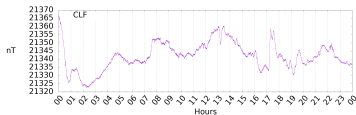

Sudden impulse detected on the 2024-07-16 at 17:07:50 UTC

Score : values ≥ 0.84 for a period ≥ 180 seconds are indicative of SI

Observatory North component variations