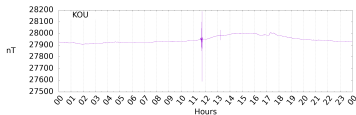

Sudden impulse detected on the 2024-07-16 at 17:07:50 UTC

Score : values ≥ 0.84 for a period ≥ 180 seconds are indicative of SI

Observatory North component variations