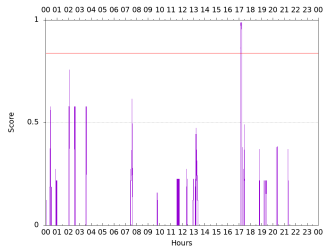

Sudden impulse detected on the 2024-07-16 at 17:07:50 UTC

Score : values ≥ 0.84 for a period ≥ 180 seconds are indicative of SI

Observatory North component variations