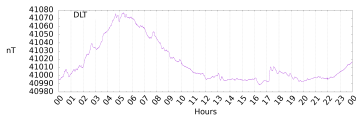

Sudden impulse detected on the 2024-07-16 at 17:07:50 UTC

Score : values ≥ 0.84 for a period ≥ 180 seconds are indicative of SI

Observatory North component variations