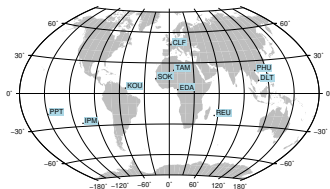

Sudden impulse detected on the 2024-07-16 at 17:07:50 UTC

Score : values ≥ 0.84 for a period ≥ 180 seconds are indicative of SI

Observatory North component variations