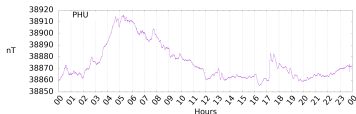

Sudden impulse detected on the 2024-07-16 at 17:07:50 UTC

Score : values ≥ 0.84 for a period ≥ 180 seconds are indicative of SI

Observatory North component variations