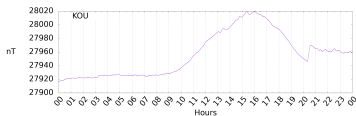

Sudden impulse detected on the 2024-07-23 at 20:18:55 UTC

Score : values ≥ 0.84 for a period ≥ 180 seconds are indicative of SI

Observatory North component variations