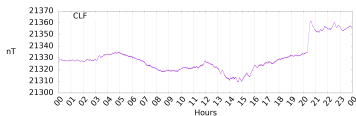

Sudden impulse detected on the 2024-07-23 at 20:18:55 UTC

Score : values ≥ 0.84 for a period ≥ 180 seconds are indicative of SI

Observatory North component variations