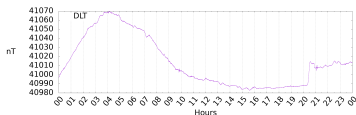

Sudden impulse detected on the 2024-07-23 at 20:18:55 UTC

Score : values ≥ 0.84 for a period ≥ 180 seconds are indicative of SI

Observatory North component variations