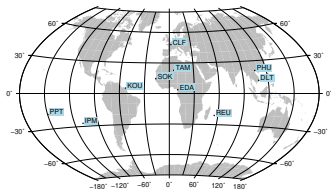

Sudden impulse detected on the 2024-07-23 at 20:18:55 UTC

Score : values ≥ 0.84 for a period ≥ 180 seconds are indicative of SI

Observatory North component variations