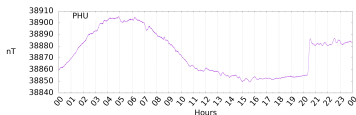

Sudden impulse detected on the 2024-07-23 at 20:18:55 UTC

Score : values ≥ 0.84 for a period ≥ 180 seconds are indicative of SI

Observatory North component variations