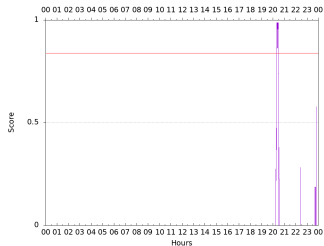

Sudden impulse detected on the 2024-07-23 at 20:18:55 UTC

Score : values ≥ 0.84 for a period ≥ 180 seconds are indicative of SI

Observatory North component variations