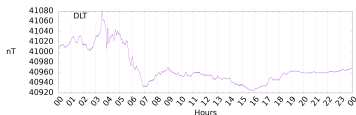

Sudden impulse detected on the 2024-07-26 at 03:53:27 UTC

Score : values ≥ 0.84 for a period ≥ 180 seconds are indicative of SI

Observatory North component variations