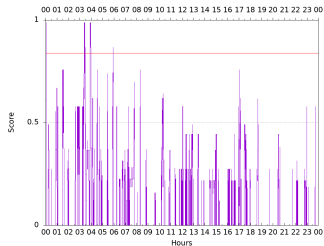

Sudden impulse detected on the 2024-07-26 at 03:53:27 UTC

Score : values ≥ 0.84 for a period ≥ 180 seconds are indicative of SI

Observatory North component variations