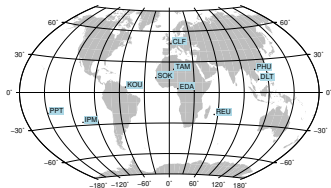

Sudden impulse detected on the 2024-07-26 at 03:53:27 UTC

Score : values ≥ 0.84 for a period ≥ 180 seconds are indicative of SI

Observatory North component variations