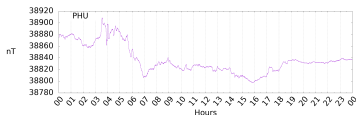

Sudden impulse detected on the 2024-07-26 at 03:53:27 UTC

Score : values ≥ 0.84 for a period ≥ 180 seconds are indicative of SI

Observatory North component variations