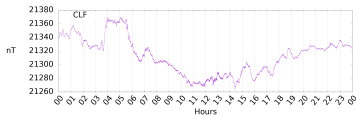

Sudden impulse detected on the 2024-07-26 at 03:53:27 UTC

Score : values ≥ 0.84 for a period ≥ 180 seconds are indicative of SI

Observatory North component variations