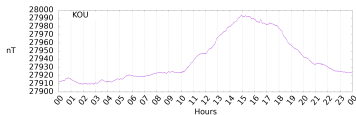

Sudden impulse detected on the 2024-07-29 at 23:55:45 UTC

Score : values ≥ 0.84 for a period ≥ 180 seconds are indicative of SI

Observatory North component variations