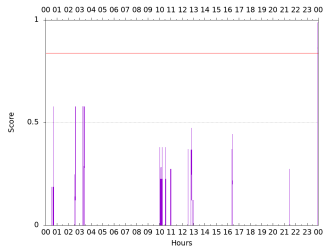

Sudden impulse detected on the 2024-07-29 at 23:55:45 UTC

Score : values ≥ 0.84 for a period ≥ 180 seconds are indicative of SI

Observatory North component variations