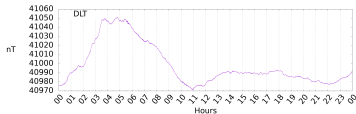

Sudden impulse detected on the 2024-07-29 at 23:55:45 UTC

Score : values ≥ 0.84 for a period ≥ 180 seconds are indicative of SI

Observatory North component variations