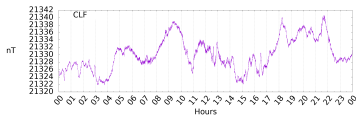

Sudden impulse detected on the 2024-07-29 at 23:55:45 UTC

Score : values ≥ 0.84 for a period ≥ 180 seconds are indicative of SI

Observatory North component variations