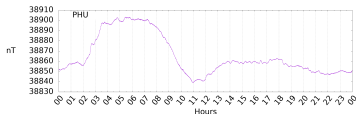

Sudden impulse detected on the 2024-07-29 at 23:55:45 UTC

Score : values ≥ 0.84 for a period ≥ 180 seconds are indicative of SI

Observatory North component variations