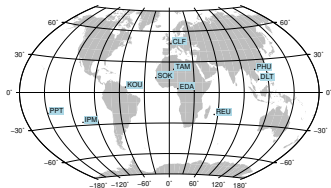

Sudden impulse detected on the 2024-07-29 at 23:55:45 UTC

Score : values ≥ 0.84 for a period ≥ 180 seconds are indicative of SI

Observatory North component variations