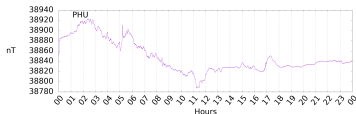

Sudden impulse detected on the 2024-07-29 at 23:55:45 UTC

Score : values ≥ 0.84 for a period ≥ 180 seconds are indicative of SI

Observatory North component variations