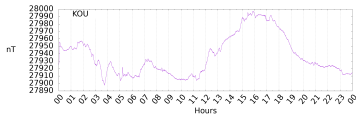

Sudden impulse detected on the 2024-07-29 at 23:55:45 UTC

Score : values ≥ 0.84 for a period ≥ 180 seconds are indicative of SI

Observatory North component variations