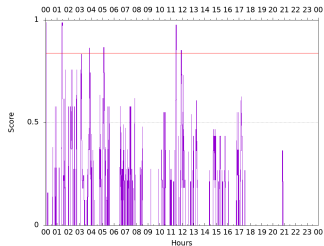

Sudden impulse detected on the 2024-07-29 at 23:55:45 UTC

Score : values ≥ 0.84 for a period ≥ 180 seconds are indicative of SI

Observatory North component variations