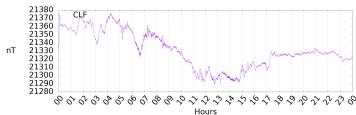

Sudden impulse detected on the 2024-07-29 at 23:55:45 UTC

Score : values ≥ 0.84 for a period ≥ 180 seconds are indicative of SI

Observatory North component variations