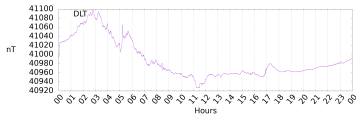

Sudden impulse detected on the 2024-07-29 at 23:55:45 UTC

Score : values ≥ 0.84 for a period ≥ 180 seconds are indicative of SI

Observatory North component variations