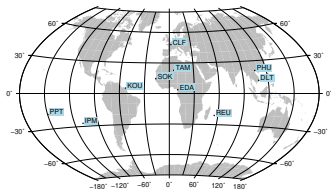

Sudden impulse detected on the 2024-07-31 at 14:28:04 UTC

Score : values ≥ 0.84 for a period ≥ 180 seconds are indicative of SI

Observatory North component variations