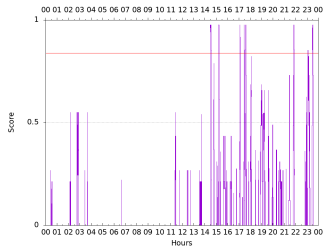

Sudden impulse detected on the 2024-07-31 at 14:28:04 UTC

Score : values ≥ 0.84 for a period ≥ 180 seconds are indicative of SI

Observatory North component variations