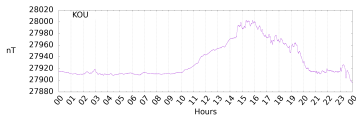

Sudden impulse detected on the 2024-07-31 at 14:28:04 UTC

Score : values ≥ 0.84 for a period ≥ 180 seconds are indicative of SI

Observatory North component variations