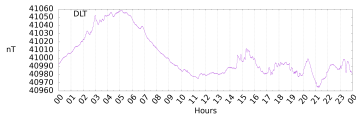

Sudden impulse detected on the 2024-07-31 at 14:28:04 UTC

Score : values ≥ 0.84 for a period ≥ 180 seconds are indicative of SI

Observatory North component variations