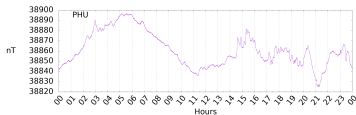

Sudden impulse detected on the 2024-07-31 at 14:28:04 UTC

Score : values ≥ 0.84 for a period ≥ 180 seconds are indicative of SI

Observatory North component variations