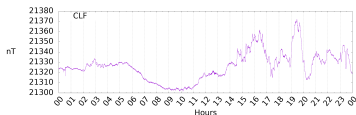

Sudden impulse detected on the 2024-07-31 at 14:28:04 UTC

Score : values ≥ 0.84 for a period ≥ 180 seconds are indicative of SI

Observatory North component variations