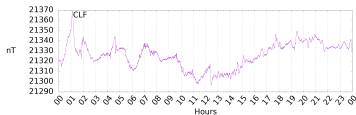

Sudden impulse detected on the 2024-08-01 at 00:58:43 UTC

Score : values ≥ 0.84 for a period ≥ 180 seconds are indicative of SI

Observatory North component variations