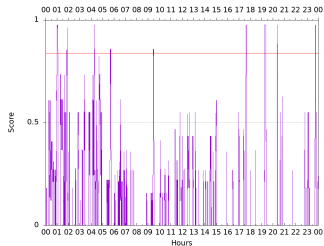

Sudden impulse detected on the 2024-08-01 at 00:58:43 UTC

Score : values ≥ 0.84 for a period ≥ 180 seconds are indicative of SI

Observatory North component variations