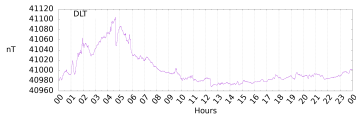

Sudden impulse detected on the 2024-08-01 at 00:58:43 UTC

Score : values ≥ 0.84 for a period ≥ 180 seconds are indicative of SI

Observatory North component variations