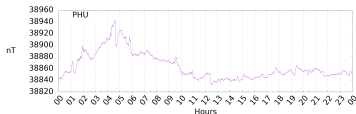

Sudden impulse detected on the 2024-08-01 at 00:58:43 UTC

Score : values ≥ 0.84 for a period ≥ 180 seconds are indicative of SI

Observatory North component variations