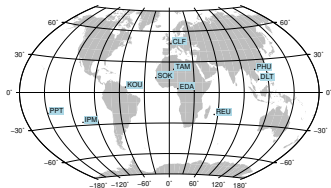

Sudden impulse detected on the 2024-08-01 at 00:58:43 UTC

Score : values ≥ 0.84 for a period ≥ 180 seconds are indicative of SI

Observatory North component variations