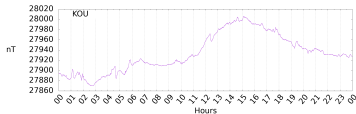

Sudden impulse detected on the 2024-08-01 at 00:58:43 UTC

Score : values ≥ 0.84 for a period ≥ 180 seconds are indicative of SI

Observatory North component variations