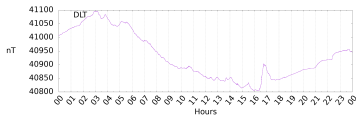

Sudden impulse detected on the 2024-08-04 at 13:33:21 UTC

Score : values ≥ 0.84 for a period ≥ 180 seconds are indicative of SI

Observatory North component variations