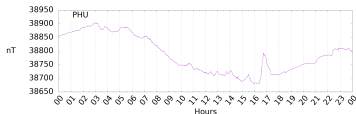

Sudden impulse detected on the 2024-08-04 at 13:33:21 UTC

Score : values ≥ 0.84 for a period ≥ 180 seconds are indicative of SI

Observatory North component variations