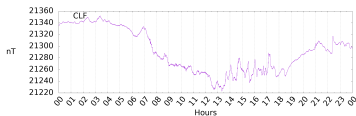

Sudden impulse detected on the 2024-08-04 at 13:33:21 UTC

Score : values ≥ 0.84 for a period ≥ 180 seconds are indicative of SI

Observatory North component variations