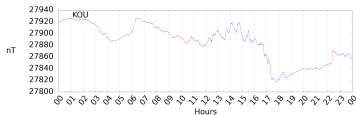

Sudden impulse detected on the 2024-08-04 at 13:33:21 UTC

Score : values ≥ 0.84 for a period ≥ 180 seconds are indicative of SI

Observatory North component variations