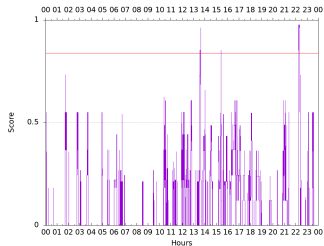

Sudden impulse detected on the 2024-08-04 at 13:33:21 UTC

Score : values ≥ 0.84 for a period ≥ 180 seconds are indicative of SI

Observatory North component variations