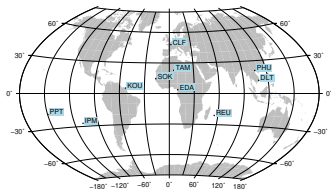

Sudden impulse detected on the 2024-08-04 at 13:33:21 UTC

Score : values ≥ 0.84 for a period ≥ 180 seconds are indicative of SI

Observatory North component variations