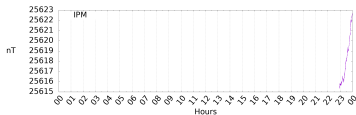

Sudden impulse detected on the 2024-08-10 at 12:46:00 UTC

Score : values ≥ 0.84 for a period ≥ 180 seconds are indicative of SI

Observatory North component variations