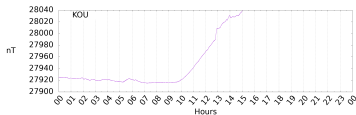

Sudden impulse detected on the 2024-08-10 at 12:46:00 UTC

Score : values ≥ 0.84 for a period ≥ 180 seconds are indicative of SI

Observatory North component variations