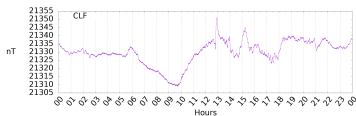

Sudden impulse detected on the 2024-08-10 at 12:46:00 UTC

Score : values ≥ 0.84 for a period ≥ 180 seconds are indicative of SI

Observatory North component variations