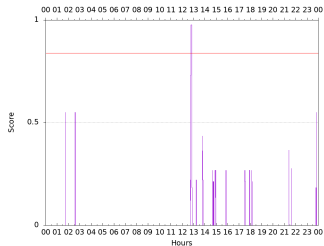

Sudden impulse detected on the 2024-08-10 at 12:46:00 UTC

Score : values ≥ 0.84 for a period ≥ 180 seconds are indicative of SI

Observatory North component variations