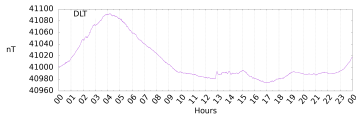

Sudden impulse detected on the 2024-08-10 at 12:46:00 UTC

Score : values ≥ 0.84 for a period ≥ 180 seconds are indicative of SI

Observatory North component variations