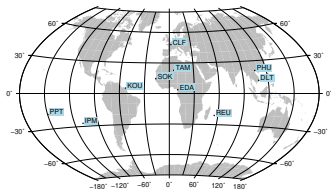

Sudden impulse detected on the 2024-08-10 at 12:46:00 UTC

Score : values ≥ 0.84 for a period ≥ 180 seconds are indicative of SI

Observatory North component variations