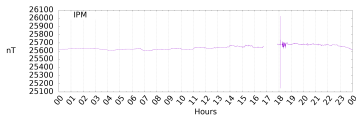

Sudden impulse detected on the 2024-08-11 at 10:55:41 UTC

Score : values ≥ 0.84 for a period ≥ 180 seconds are indicative of SI

Observatory North component variations