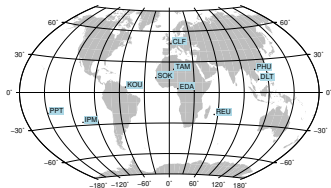

Sudden impulse detected on the 2024-08-11 at 10:55:41 UTC

Score : values ≥ 0.84 for a period ≥ 180 seconds are indicative of SI

Observatory North component variations