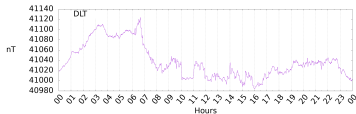

Sudden impulse detected on the 2024-08-11 at 10:55:41 UTC

Score : values ≥ 0.84 for a period ≥ 180 seconds are indicative of SI

Observatory North component variations