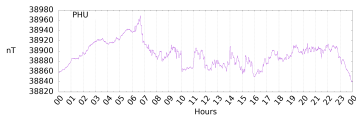

Sudden impulse detected on the 2024-08-11 at 10:55:41 UTC

Score : values ≥ 0.84 for a period ≥ 180 seconds are indicative of SI

Observatory North component variations