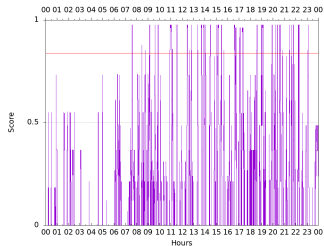

Sudden impulse detected on the 2024-08-11 at 10:55:41 UTC

Score : values ≥ 0.84 for a period ≥ 180 seconds are indicative of SI

Observatory North component variations