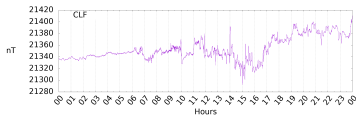

Sudden impulse detected on the 2024-08-11 at 10:55:41 UTC

Score : values ≥ 0.84 for a period ≥ 180 seconds are indicative of SI

Observatory North component variations