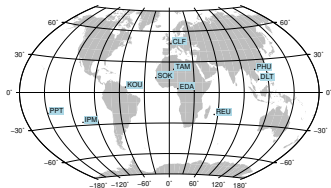

Sudden impulse detected on the 2024-08-12 at 01:24:58 UTC

Score : values ≥ 0.84 for a period ≥ 180 seconds are indicative of SI

Observatory North component variations