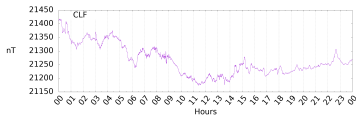

Sudden impulse detected on the 2024-08-12 at 01:24:58 UTC

Score : values ≥ 0.84 for a period ≥ 180 seconds are indicative of SI

Observatory North component variations