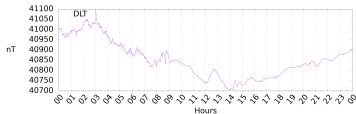

Sudden impulse detected on the 2024-08-12 at 01:24:58 UTC

Score : values ≥ 0.84 for a period ≥ 180 seconds are indicative of SI

Observatory North component variations