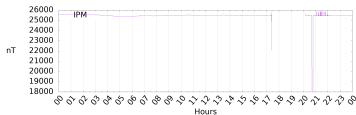

Sudden impulse detected on the 2024-08-12 at 01:24:58 UTC

Score : values ≥ 0.84 for a period ≥ 180 seconds are indicative of SI

Observatory North component variations