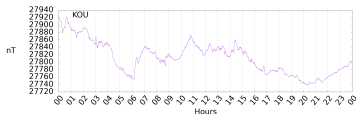

Sudden impulse detected on the 2024-08-12 at 01:24:58 UTC

Score : values ≥ 0.84 for a period ≥ 180 seconds are indicative of SI

Observatory North component variations