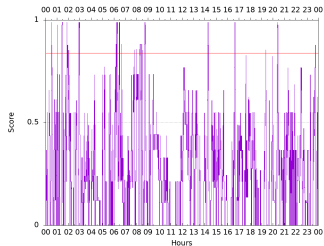

Sudden impulse detected on the 2024-08-12 at 01:24:58 UTC

Score : values ≥ 0.84 for a period ≥ 180 seconds are indicative of SI

Observatory North component variations