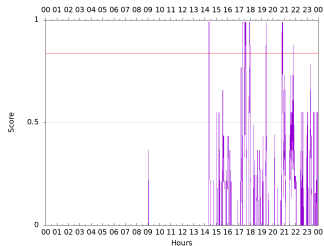

## Sudden impulse detected on the 2024-08-17 at 14:19:07 UTC

Score : values  $\geq 0.84$  for a period  $\geq 180$  seconds are indicative of SI

Observatory North component variations