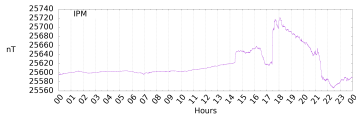

## Sudden impulse detected on the 2024-08-17 at 14:19:07 UTC

Score : values  $\geq 0.84$  for a period  $\geq 180$  seconds are indicative of SI

Observatory North component variations