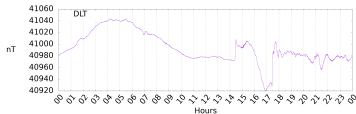

## Sudden impulse detected on the 2024-08-17 at 14:19:07 UTC

Score : values  $\geq 0.84$  for a period  $\geq 180$  seconds are indicative of SI

Observatory North component variations