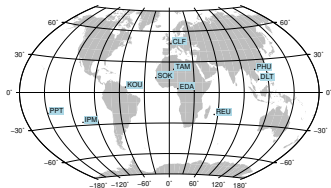

## Sudden impulse detected on the 2024-08-17 at 14:19:07 UTC

Score : values  $\geq 0.84$  for a period  $\geq 180$  seconds are indicative of SI

Observatory North component variations