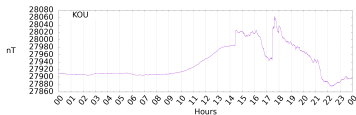

## Sudden impulse detected on the 2024-08-17 at 14:19:07 UTC

Score : values  $\geq 0.84$  for a period  $\geq 180$  seconds are indicative of SI

Observatory North component variations