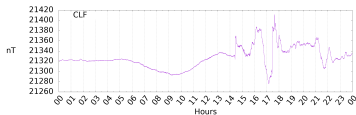

## Sudden impulse detected on the 2024-08-17 at 14:19:07 UTC

Score : values  $\geq 0.84$  for a period  $\geq 180$  seconds are indicative of SI

Observatory North component variations