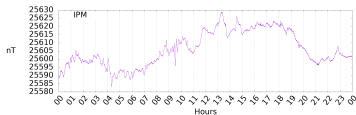

## Sudden impulse detected on the 2024-08-18 at 09:30:06 UTC

Score : values  $\geq 0.84$  for a period  $\geq 180$  seconds are indicative of SI

Observatory North component variations