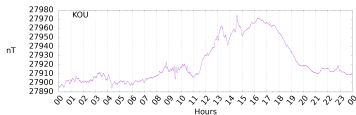

## Sudden impulse detected on the 2024-08-18 at 09:30:06 UTC

Score : values  $\geq 0.84$  for a period  $\geq 180$  seconds are indicative of SI

Observatory North component variations