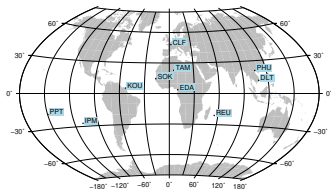

## Sudden impulse detected on the 2024-08-18 at 09:30:06 UTC

Score : values  $\geq 0.84$  for a period  $\geq 180$  seconds are indicative of SI

Observatory North component variations