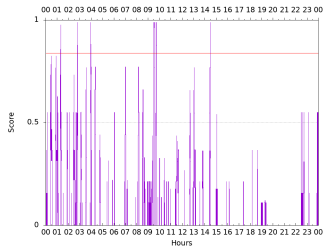

## Sudden impulse detected on the 2024-08-18 at 09:30:06 UTC

Score : values  $\geq 0.84$  for a period  $\geq 180$  seconds are indicative of SI

Observatory North component variations