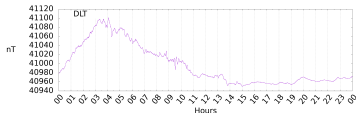

## Sudden impulse detected on the 2024-08-18 at 09:30:06 UTC

Score : values  $\geq 0.84$  for a period  $\geq 180$  seconds are indicative of SI

Observatory North component variations