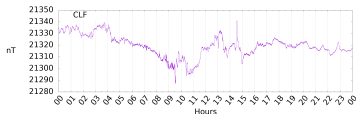

## Sudden impulse detected on the 2024-08-18 at 09:30:06 UTC

Score : values  $\geq 0.84$  for a period  $\geq 180$  seconds are indicative of SI

Observatory North component variations