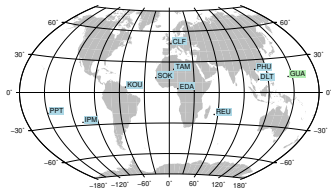

Sudden impulse detected on the 2024-08-27 at 08:37:32 UTC

Score : values ≥ 0.84 for a period ≥ 180 seconds are indicative of SI

Observatory North component variations