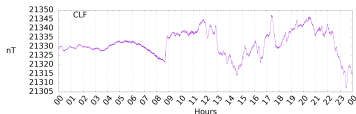

Sudden impulse detected on the 2024-08-27 at 08:37:32 UTC

Score : values ≥ 0.84 for a period ≥ 180 seconds are indicative of SI

Observatory North component variations