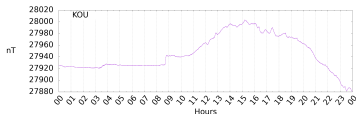

Sudden impulse detected on the 2024-08-27 at 08:37:32 UTC

Score : values ≥ 0.84 for a period ≥ 180 seconds are indicative of SI

Observatory North component variations