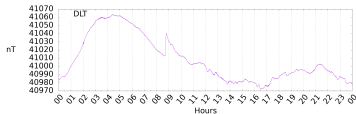

Sudden impulse detected on the 2024-08-27 at 08:37:32 UTC

Score : values ≥ 0.84 for a period ≥ 180 seconds are indicative of SI

Observatory North component variations