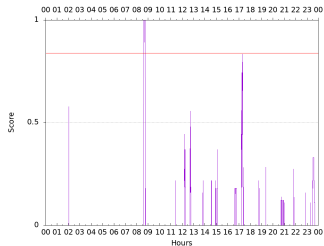

Sudden impulse detected on the 2024-08-27 at 08:37:32 UTC

Score : values ≥ 0.84 for a period ≥ 180 seconds are indicative of SI

Observatory North component variations