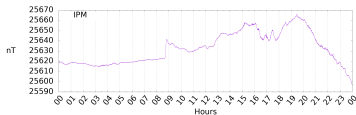

Sudden impulse detected on the 2024-08-27 at 08:37:32 UTC

Score : values ≥ 0.84 for a period ≥ 180 seconds are indicative of SI

Observatory North component variations