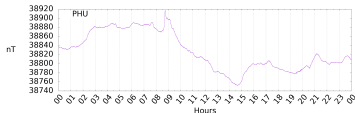

Sudden impulse detected on the 2024-08-30 at 08:33:23 UTC

Score : values ≥ 0.84 for a period ≥ 180 seconds are indicative of SI

Observatory North component variations

Active stations : CLF IPM KOU PHU PPT REU TAM GUA - est. duration = 531s - est. max. amplitude = 57nT at TAM