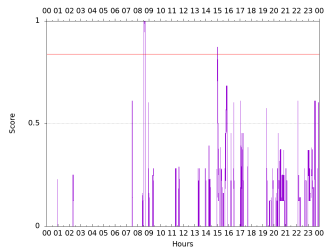

Sudden impulse detected on the 2024-08-30 at 08:33:23 UTC

Score : values ≥ 0.84 for a period ≥ 180 seconds are indicative of SI

Observatory North component variations

Active stations : CLF IPM KOU PHU PPT REU TAM GUA - est. duration = 531s - est. max. amplitude = 57nT at TAM