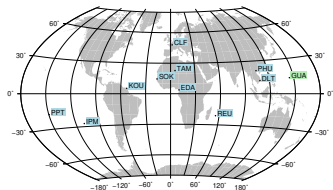

Sudden impulse detected on the 2024-08-30 at 08:33:23 UTC

Score : values ≥ 0.84 for a period ≥ 180 seconds are indicative of SI

Observatory North component variations

Active stations : CLF IPM KOU PHU PPT REU TAM GUA - est. duration = 531s - est. max. amplitude = 57nT at TAM