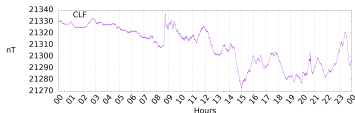

Sudden impulse detected on the 2024-08-30 at 08:33:23 UTC

Score : values ≥ 0.84 for a period ≥ 180 seconds are indicative of SI

Observatory North component variations

Active stations : CLF IPM KOU PHU PPT REU TAM GUA - est. duration = 531s - est. max. amplitude = 57nT at TAM