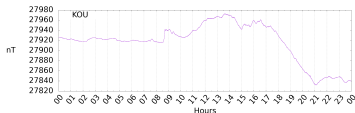

Sudden impulse detected on the 2024-08-30 at 08:33:23 UTC

Score : values ≥ 0.84 for a period ≥ 180 seconds are indicative of SI

Observatory North component variations

Active stations : CLF IPM KOU PHU PPT REU TAM GUA - est. duration = 531s - est. max. amplitude = 57nT at TAM