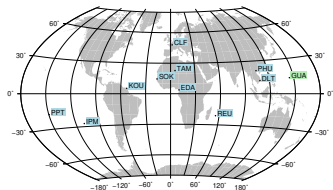

Sudden impulse detected on the 2024-09-11 at 15:19:02 UTC

Score : values ≥ 0.84 for a period ≥ 180 seconds are indicative of SI

Observatory North component variations

Active stations : CLF KOU PHU PPT REU TAM GUA - est. duration = 393s - est. max. amplitude = 24nT at KOU