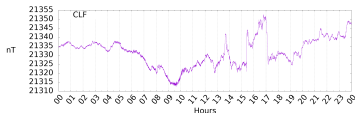

Sudden impulse detected on the 2024-09-11 at 15:19:02 UTC

Score : values ≥ 0.84 for a period ≥ 180 seconds are indicative of SI

Observatory North component variations

Active stations : CLF KOU PHU PPT REU TAM GUA - est. duration = 393s - est. max. amplitude = 24nT at KOU