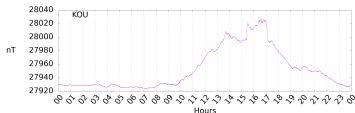

Sudden impulse detected on the 2024-09-11 at 15:19:02 UTC

Score : values ≥ 0.84 for a period ≥ 180 seconds are indicative of SI

Observatory North component variations

Active stations : CLF KOU PHU PPT REU TAM GUA - est. duration = 393s - est. max. amplitude = 24nT at KOU