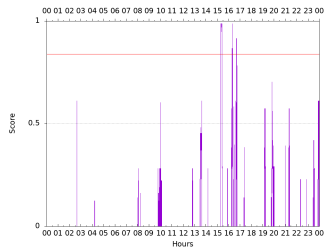

Sudden impulse detected on the 2024-09-11 at 15:19:02 UTC

Score : values ≥ 0.84 for a period ≥ 180 seconds are indicative of SI

Observatory North component variations

Active stations : CLF KOU PHU PPT REU TAM GUA - est. duration = 393s - est. max. amplitude = 24nT at KOU