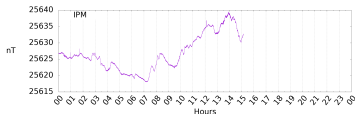

Sudden impulse detected on the 2024-09-11 at 15:19:02 UTC

Score : values ≥ 0.84 for a period ≥ 180 seconds are indicative of SI

Observatory North component variations

Active stations : CLF KOU PHU PPT REU TAM GUA - est. duration = 393s - est. max. amplitude = 24nT at KOU