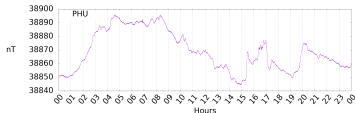

Sudden impulse detected on the 2024-09-11 at 15:19:02 UTC

Score : values ≥ 0.84 for a period ≥ 180 seconds are indicative of SI

Observatory North component variations

Active stations : CLF KOU PHU PPT REU TAM GUA - est. duration = 393s - est. max. amplitude = 24nT at KOU