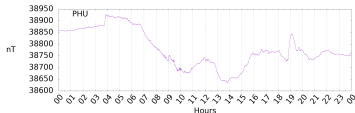

Sudden impulse detected on the 2024-09-12 at 03:42:02 UTC

Score : values ≥ 0.84 for a period ≥ 180 seconds are indicative of SI

Observatory North component variations

Active stations : CLF IPM KOU PHU PPT REU TAM GUA - est. duration = 396s - est. max. amplitude = 46nT at PHU