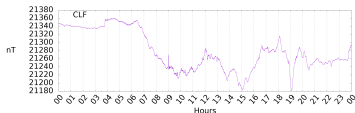

Sudden impulse detected on the 2024-09-12 at 03:42:02 UTC

Score : values ≥ 0.84 for a period ≥ 180 seconds are indicative of SI

Observatory North component variations

Active stations : CLF IPM KOU PHU PPT REU TAM GUA - est. duration = 396s - est. max. amplitude = 46nT at PHU