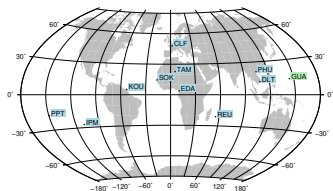

Sudden impulse detected on the 2024-09-12 at 03:42:02 UTC

Score : values ≥ 0.84 for a period ≥ 180 seconds are indicative of SI

Observatory North component variations

Active stations : CLF IPM KOU PHU PPT REU TAM GUA - est. duration = 396s - est. max. amplitude = 46nT at PHU