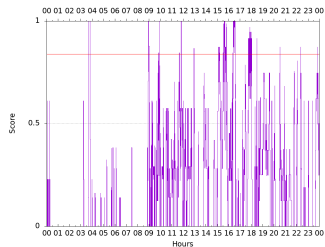

Sudden impulse detected on the 2024-09-12 at 03:42:02 UTC

Score : values ≥ 0.84 for a period ≥ 180 seconds are indicative of SI

Observatory North component variations

Active stations : CLF IPM KOU PHU PPT REU TAM GUA - est. duration = 396s - est. max. amplitude = 46nT at PHU