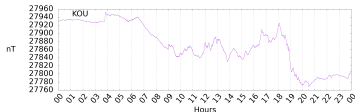

Sudden impulse detected on the 2024-09-12 at 03:42:02 UTC

Score : values ≥ 0.84 for a period ≥ 180 seconds are indicative of SI

Observatory North component variations

Active stations : CLF IPM KOU PHU PPT REU TAM GUA - est. duration = 396s - est. max. amplitude = 46nT at PHU