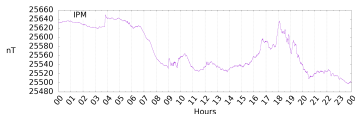

Sudden impulse detected on the 2024-09-12 at 03:42:02 UTC

Score : values ≥ 0.84 for a period ≥ 180 seconds are indicative of SI

Observatory North component variations

Active stations : CLF IPM KOU PHU PPT REU TAM GUA - est. duration = 396s - est. max. amplitude = 46nT at PHU