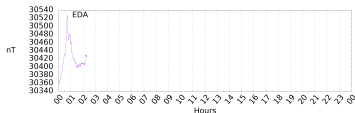

Sudden impulse detected on the 2024-10-11 at 02:07:11 UTC

Score : values ≥ 0.84 for a period ≥ 180 seconds are indicative of SI

Observatory North component variations

Active stations : CLF DLT EDA IPM KOU PPT REU TAM GUA - est. duration = 267s - est. max. amplitude = 50nT at KOU