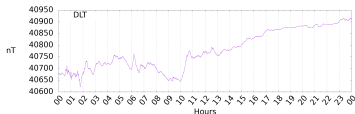

Sudden impulse detected on the 2024-10-11 at 02:07:11 UTC

Score : values ≥ 0.84 for a period ≥ 180 seconds are indicative of SI

Observatory North component variations

Active stations : CLF DLT EDA IPM KOU PPT REU TAM GUA - est. duration = 267s - est. max. amplitude = 50nT at KOU