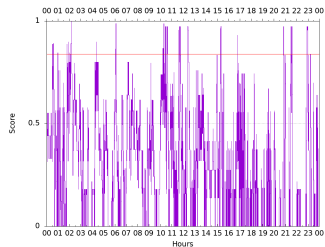

Sudden impulse detected on the 2024-10-11 at 02:07:11 UTC

Score : values ≥ 0.84 for a period ≥ 180 seconds are indicative of SI

Observatory North component variations

Active stations : CLF DLT EDA IPM KOU PPT REU TAM GUA - est. duration = 267s - est. max. amplitude = 50nT at KOU