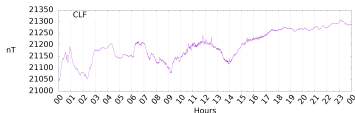

Sudden impulse detected on the 2024-10-11 at 02:07:11 UTC

Score : values ≥ 0.84 for a period ≥ 180 seconds are indicative of SI

Observatory North component variations

Active stations : CLF DLT EDA IPM KOU PPT REU TAM GUA - est. duration = 267s - est. max. amplitude = 50nT at KOU