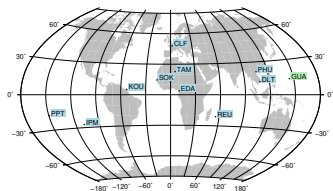

Sudden impulse detected on the 2024-10-11 at 02:07:11 UTC

Score : values ≥ 0.84 for a period ≥ 180 seconds are indicative of SI

Observatory North component variations

Active stations : CLF DLT EDA IPM KOU PPT REU TAM GUA - est. duration = 267s - est. max. amplitude = 50nT at KOU