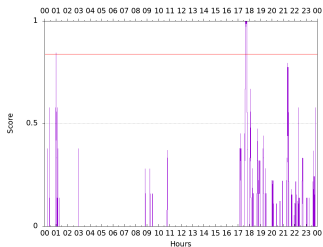

Sudden impulse detected on the 2024-11-03 at 17:39:02 UTC

Score : values ≥ 0.84 for a period ≥ 180 seconds are indicative of SI

Observatory North component variations

Active stations : CLF DLT EDA IPM KOU PPT REU TAM GUA - est. duration = 507s - est. max. amplitude = 39nT at IPM