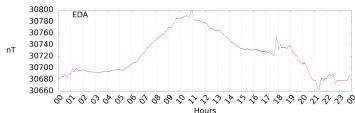

Sudden impulse detected on the 2024-11-03 at 17:39:02 UTC

Score : values ≥ 0.84 for a period ≥ 180 seconds are indicative of SI

Observatory North component variations

Active stations : CLF DLT EDA IPM KOU PPT REU TAM GUA - est. duration = 507s - est. max. amplitude = 39nT at IPM