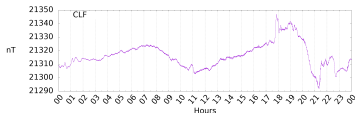

Sudden impulse detected on the 2024-11-03 at 17:39:02 UTC

Score : values ≥ 0.84 for a period ≥ 180 seconds are indicative of SI

Observatory North component variations

Active stations : CLF DLT EDA IPM KOU PPT REU TAM GUA - est. duration = 507s - est. max. amplitude = 39nT at IPM