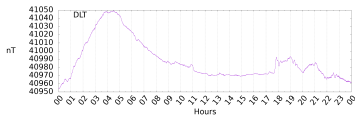

Sudden impulse detected on the 2024-11-03 at 17:39:02 UTC

Score : values ≥ 0.84 for a period ≥ 180 seconds are indicative of SI

Observatory North component variations

Active stations : CLF DLT EDA IPM KOU PPT REU TAM GUA - est. duration = 507s - est. max. amplitude = 39nT at IPM