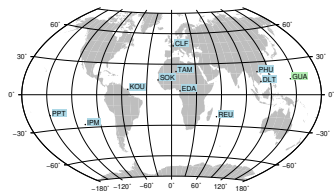

Sudden impulse detected on the 2024-11-03 at 17:39:02 UTC

Score : values ≥ 0.84 for a period ≥ 180 seconds are indicative of SI

Observatory North component variations

Active stations : CLF DLT EDA IPM KOU PPT REU TAM GUA - est. duration = 507s - est. max. amplitude = 39nT at IPM