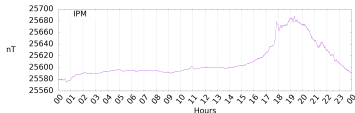

Sudden impulse detected on the 2024-11-03 at 17:39:02 UTC

Score : values ≥ 0.84 for a period ≥ 180 seconds are indicative of SI

Observatory North component variations

Active stations : CLF DLT EDA IPM KOU PPT REU TAM GUA - est. duration = 507s - est. max. amplitude = 39nT at IPM