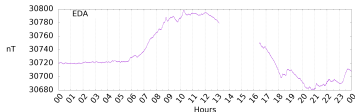

Sudden impulse detected on the 2024-11-07 at 15:10:14 UTC

Score : values ≥ 0.84 for a period ≥ 180 seconds are indicative of SI

Observatory North component variations

Active stations : CLF DLT IPM KOU PPT REU TAM GUA - est. duration = 379s - est. max. amplitude = 31nT at KOU