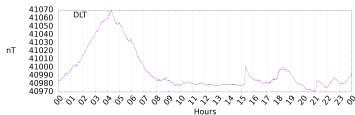

Sudden impulse detected on the 2024-11-07 at 15:10:14 UTC

Score : values ≥ 0.84 for a period ≥ 180 seconds are indicative of SI

Observatory North component variations

Active stations : CLF DLT IPM KOU PPT REU TAM GUA - est. duration = 379s - est. max. amplitude = 31nT at KOU