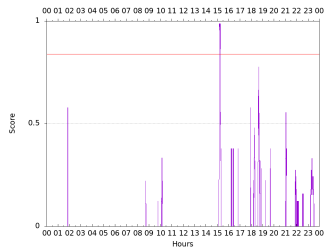

Sudden impulse detected on the 2024-11-07 at 15:10:14 UTC

Score : values ≥ 0.84 for a period ≥ 180 seconds are indicative of SI

Observatory North component variations

Active stations : CLF DLT IPM KOU PPT REU TAM GUA - est. duration = 379s - est. max. amplitude = 31nT at KOU