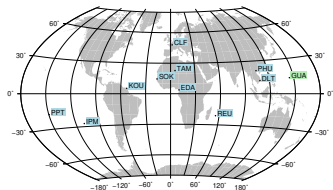

Sudden impulse detected on the 2024-11-07 at 15:10:14 UTC

Score : values ≥ 0.84 for a period ≥ 180 seconds are indicative of SI

Observatory North component variations

Active stations : CLF DLT IPM KOU PPT REU TAM GUA - est. duration = 379s - est. max. amplitude = 31nT at KOU