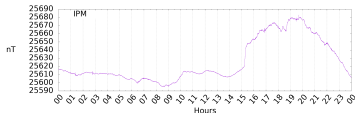

Sudden impulse detected on the 2024-11-07 at 15:10:14 UTC

Score : values ≥ 0.84 for a period ≥ 180 seconds are indicative of SI

Observatory North component variations

Active stations : CLF DLT IPM KOU PPT REU TAM GUA - est. duration = 379s - est. max. amplitude = 31nT at KOU