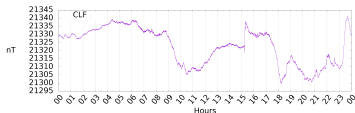

Sudden impulse detected on the 2024-11-07 at 15:10:14 UTC

Score : values ≥ 0.84 for a period ≥ 180 seconds are indicative of SI

Observatory North component variations

Active stations : CLF DLT IPM KOU PPT REU TAM GUA - est. duration = 379s - est. max. amplitude = 31nT at KOU