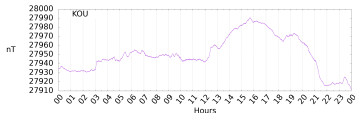

Sudden impulse detected on the 2024-11-29 at 02:59:30 UTC

Score : values ≥ 0.84 for a period ≥ 180 seconds are indicative of SI

Observatory North component variations

Active stations : CLF DLT IPM KOU PPT REU TAM GUA - est. duration = 265s - est. max. amplitude = 19nT at DLT