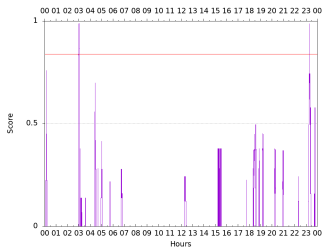

Sudden impulse detected on the 2024-11-29 at 02:59:30 UTC

Score : values ≥ 0.84 for a period ≥ 180 seconds are indicative of SI

Observatory North component variations

Active stations : CLF DLT IPM KOU PPT REU TAM GUA - est. duration = 265s - est. max. amplitude = 19nT at DLT