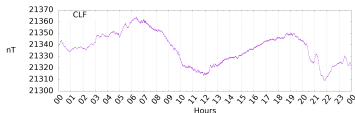

Sudden impulse detected on the 2024-11-29 at 02:59:30 UTC

Score : values ≥ 0.84 for a period ≥ 180 seconds are indicative of SI

Observatory North component variations

Active stations : CLF DLT IPM KOU PPT REU TAM GUA - est. duration = 265s - est. max. amplitude = 19nT at DLT