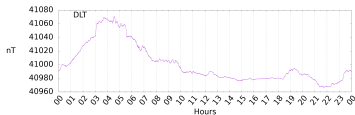

Sudden impulse detected on the 2024-11-29 at 02:59:30 UTC

Score : values ≥ 0.84 for a period ≥ 180 seconds are indicative of SI

Observatory North component variations

Active stations : CLF DLT IPM KOU PPT REU TAM GUA - est. duration = 265s - est. max. amplitude = 19nT at DLT