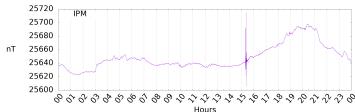

Sudden impulse detected on the 2024-11-29 at 02:59:30 UTC

Score : values ≥ 0.84 for a period ≥ 180 seconds are indicative of SI

Observatory North component variations

Active stations : CLF DLT IPM KOU PPT REU TAM GUA - est. duration = 265s - est. max. amplitude = 19nT at DLT