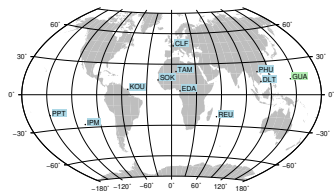

Sudden impulse detected on the 2024-11-29 at 02:59:30 UTC

Score : values ≥ 0.84 for a period ≥ 180 seconds are indicative of SI

Observatory North component variations

Active stations : CLF DLT IPM KOU PPT REU TAM GUA - est. duration = 265s - est. max. amplitude = 19nT at DLT