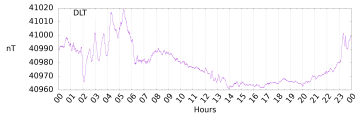

Sudden impulse detected on the 2024-11-30 at 23:06:14 UTC

Score : values ≥ 0.84 for a period ≥ 180 seconds are indicative of SI

Observatory North component variations

Active stations : CLF DLT IPM KOU PPT REU TAM GUA - est. duration = 287s - est. max. amplitude = 26nT at GUA