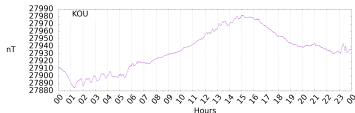

Sudden impulse detected on the 2024-11-30 at 23:06:14 UTC

Score : values ≥ 0.84 for a period ≥ 180 seconds are indicative of SI

Observatory North component variations

Active stations : CLF DLT IPM KOU PPT REU TAM GUA - est. duration = 287s - est. max. amplitude = 26nT at GUA