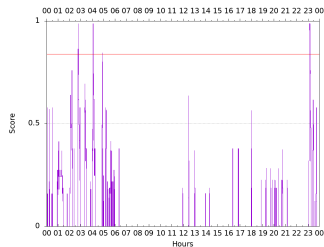

Sudden impulse detected on the 2024-11-30 at 23:06:14 UTC

Score : values ≥ 0.84 for a period ≥ 180 seconds are indicative of SI

Observatory North component variations

Active stations : CLF DLT IPM KOU PPT REU TAM GUA - est. duration = 287s - est. max. amplitude = 26nT at GUA