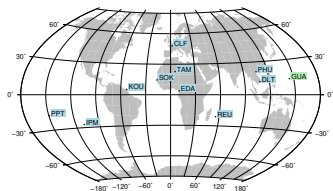

Sudden impulse detected on the 2024-11-30 at 23:06:14 UTC

Score : values ≥ 0.84 for a period ≥ 180 seconds are indicative of SI

Observatory North component variations

Active stations : CLF DLT IPM KOU PPT REU TAM GUA - est. duration = 287s - est. max. amplitude = 26nT at GUA