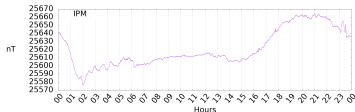

Sudden impulse detected on the 2024-11-30 at 23:06:14 UTC

Score : values ≥ 0.84 for a period ≥ 180 seconds are indicative of SI

Observatory North component variations

Active stations : CLF DLT IPM KOU PPT REU TAM GUA - est. duration = 287s - est. max. amplitude = 26nT at GUA