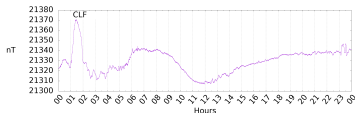

Sudden impulse detected on the 2024-11-30 at 23:06:14 UTC

Score : values ≥ 0.84 for a period ≥ 180 seconds are indicative of SI

Observatory North component variations

Active stations : CLF DLT IPM KOU PPT REU TAM GUA - est. duration = 287s - est. max. amplitude = 26nT at GUA