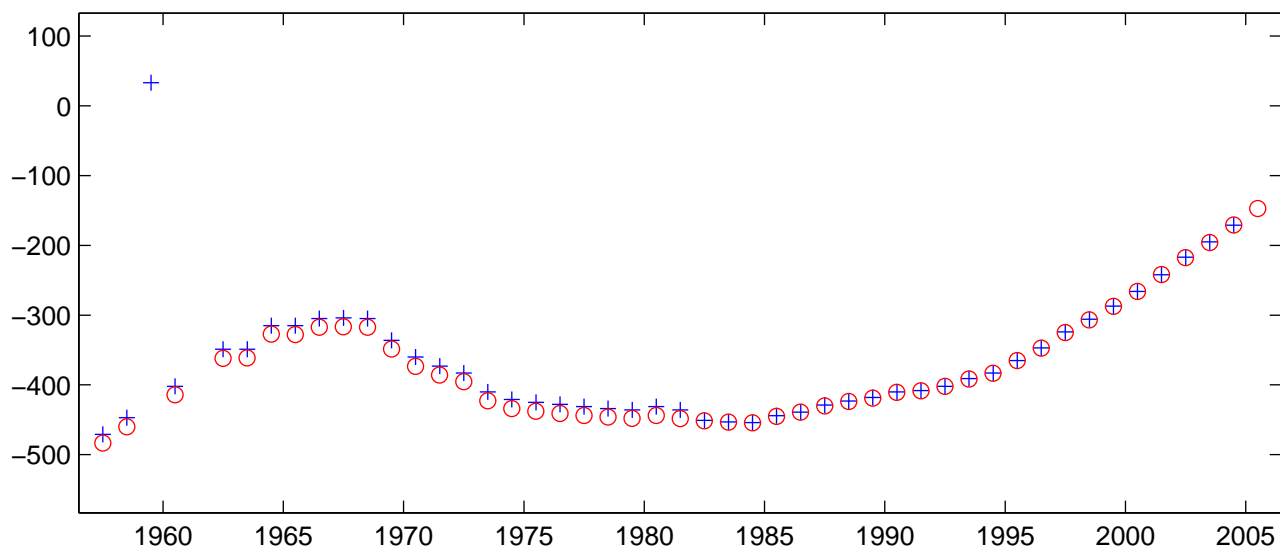

DRV:X component

DRV:Y component

DRV:Z component

NOTE:

Annual means for each component from BGS annual means database (blue crosses) and recalculated from IPGP monthly means (red circles). The values are AFTER correction of jumps.