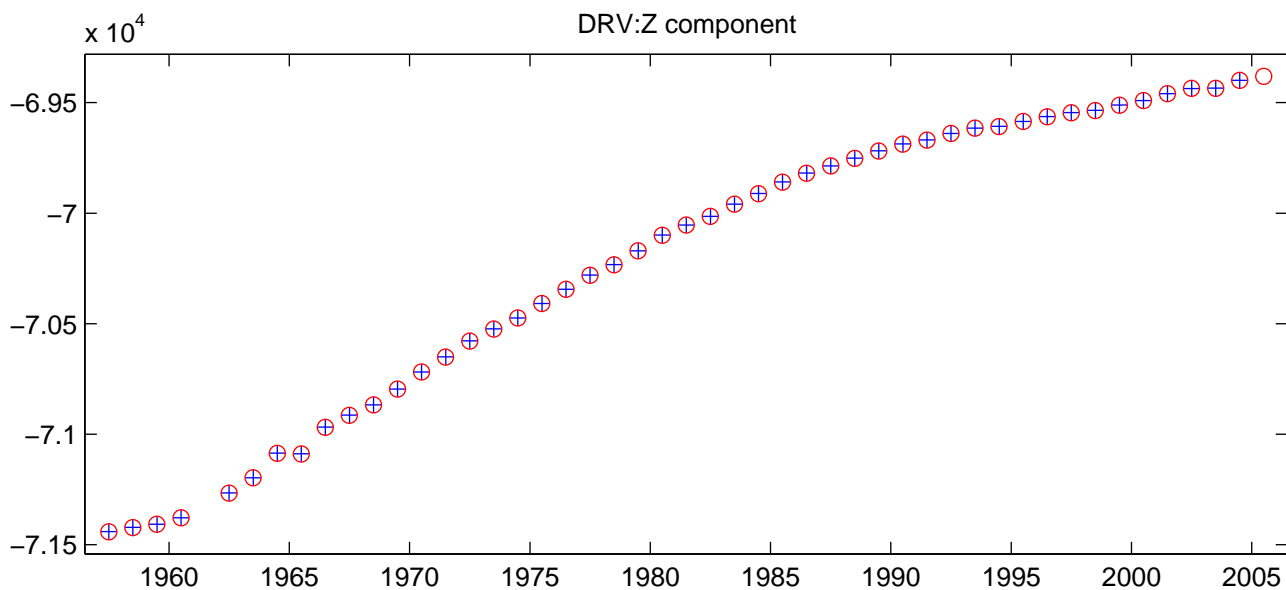

DRV:X component

DRV:Y component

DRV:Z component

NOTE:

Annual means for each component from BGS annual means database (blue crosses) and recalculated from IPGP monthly means (red circles). The values are AFTER correction of jumps.