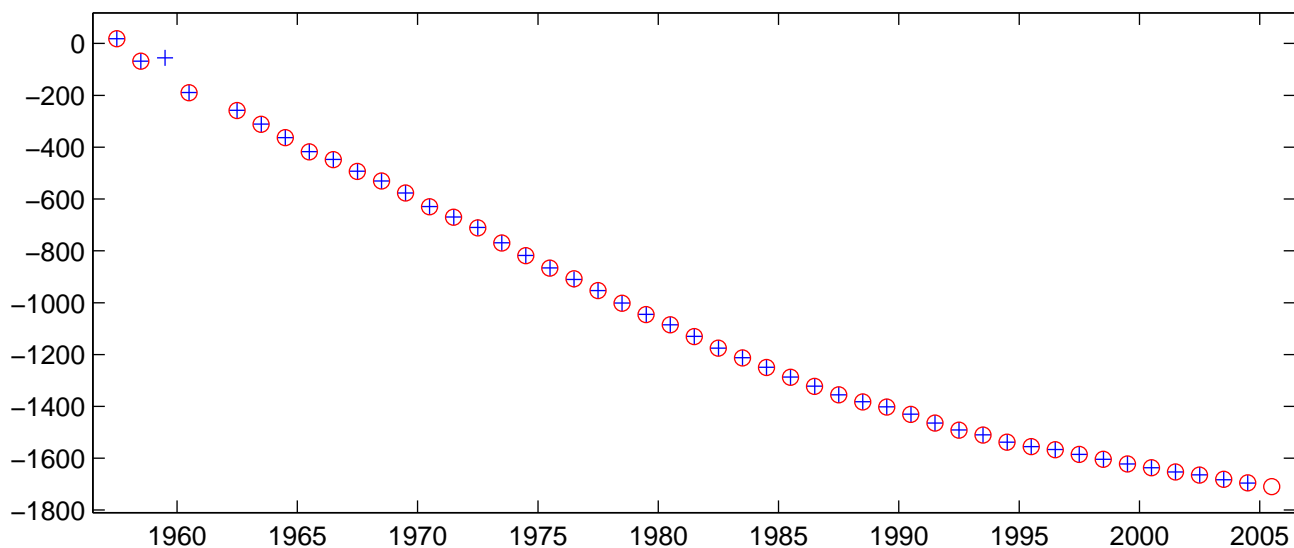

DRV:X component

DRV:Y component

DRV:Z component

NOTE:

Annual means for each component from BGS annual means database (blue crosses) and recalculated from IPGP monthly means (red circles). The values are AFTER correction of jumps.