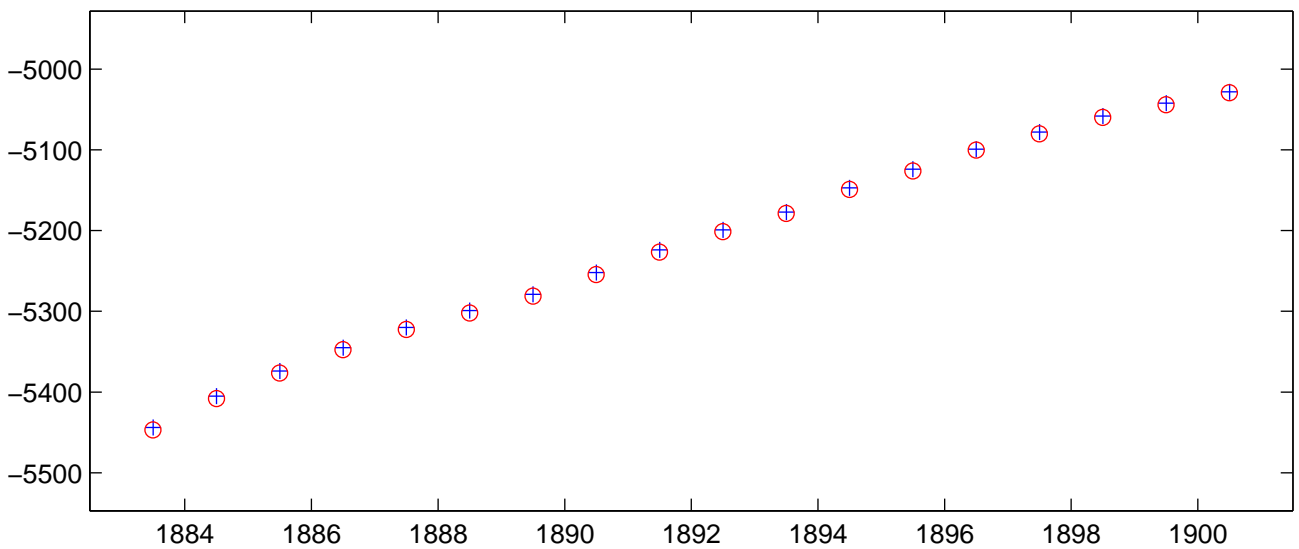

PSM:X component

PSM:Y component

PSM:Z component

NOTE:

Annual means for each component from BGS annual means database (blue crosses) and recalculated from IPGP monthly means (red circles). The values are AFTER correction of jumps.