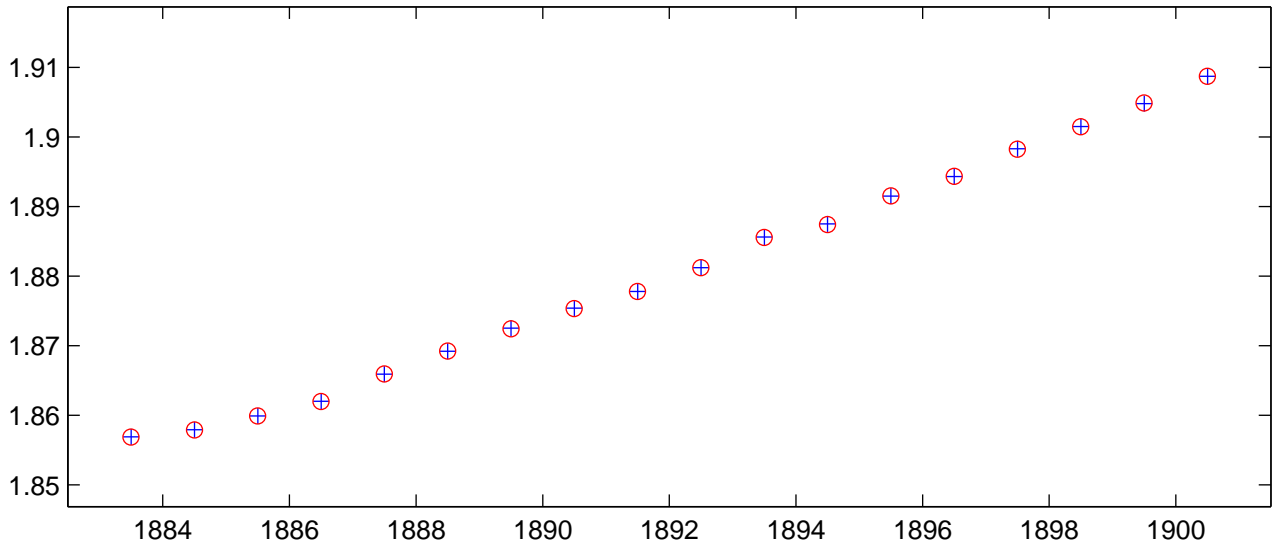

PSM:X component

PSM:Y component

PSM:Z component

NOTE:

Annual means for each component from BGS annual means database (blue crosses) and recalculated from IPGP monthly means (red circles). The values are AFTER correction of jumps.