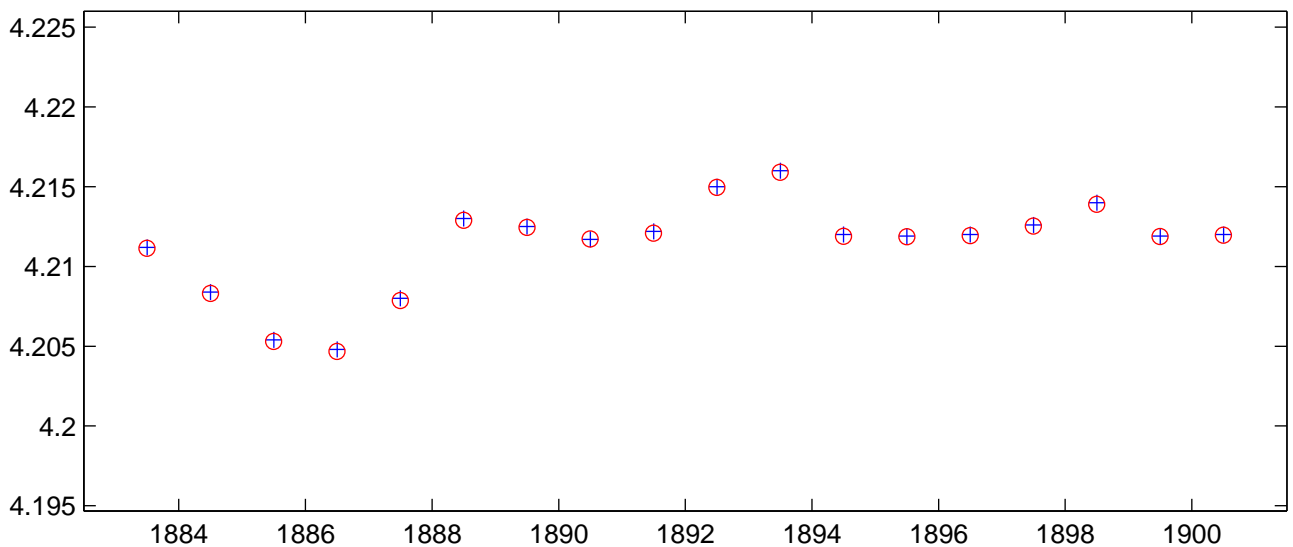

PSM:X component

PSM:Y component

PSM:Z component

NOTE:

Annual means for each component from BGS annual means database (blue crosses) and recalculated from IPGP monthly means (red circles). The values are AFTER correction of jumps.