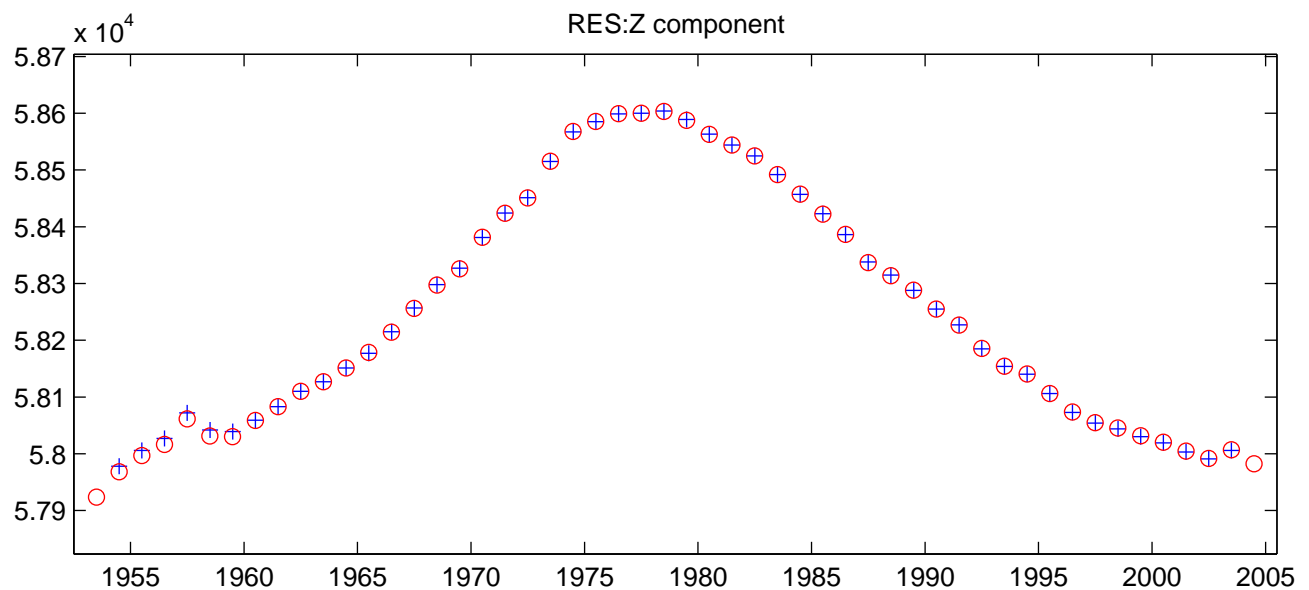

RES:X component

RES:Y component

RES:Z component

NOTE:

Annual means for each component from BGS annual means database (blue crosses) and recalculated from IPGP monthly means (red circles).
The values are AFTER correction of jumps.