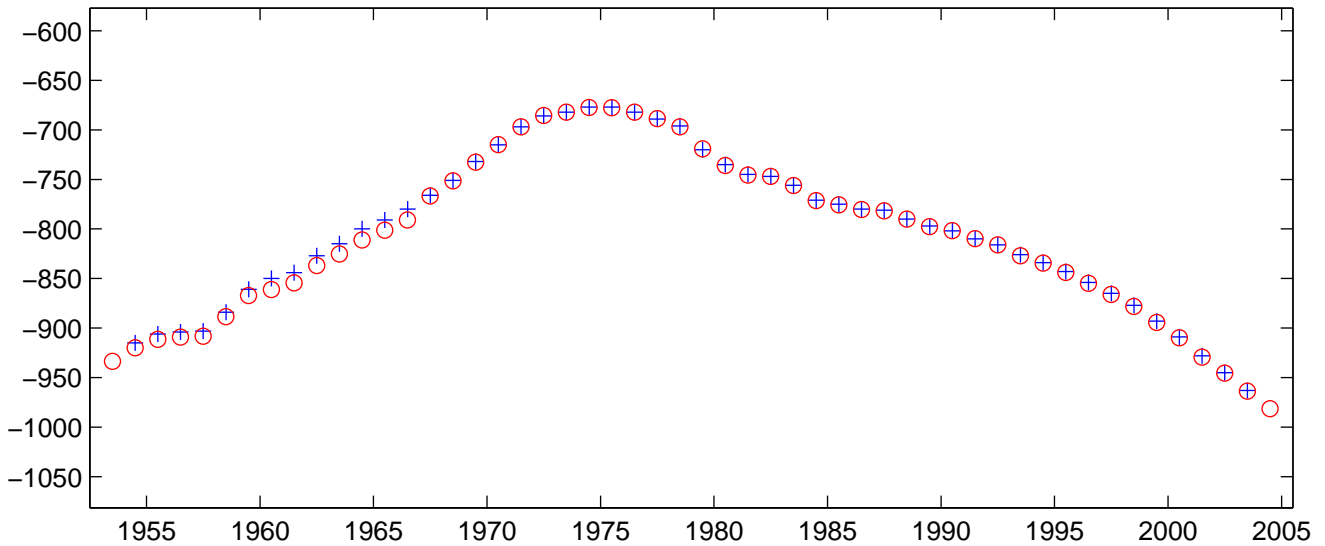

RES:X component

RES:Y component

RES:Z component

NOTE:

Annual means for each component from BGS annual means database (blue crosses) and recalculated from IPGP monthly means (red circles).
The values are AFTER correction of jumps.