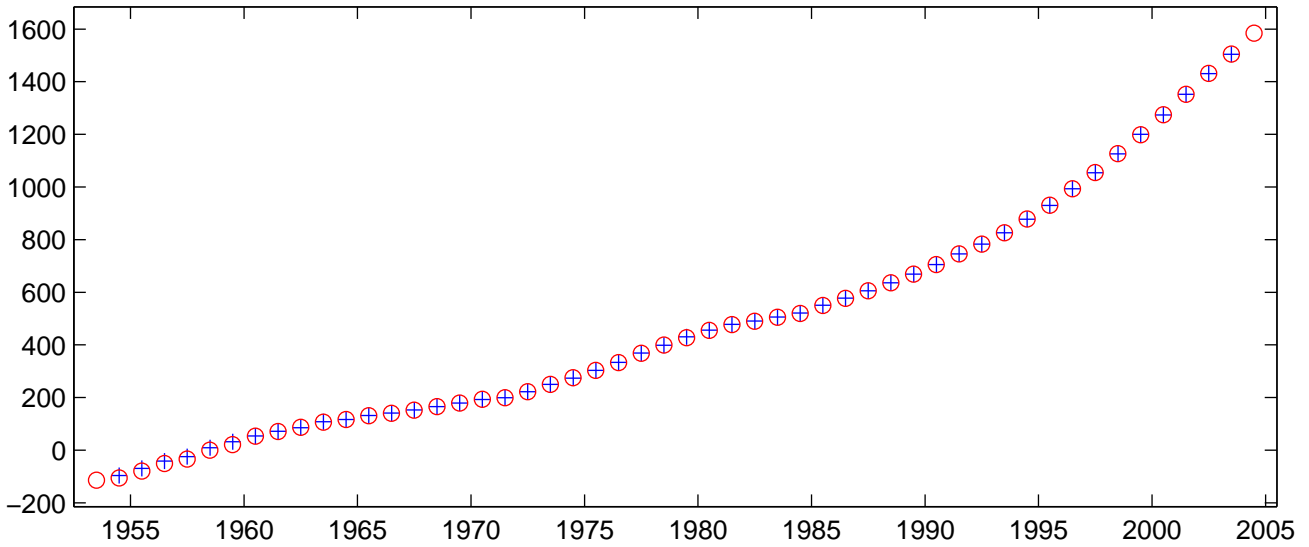

RES:X component

RES:Y component

RES:Z component

NOTE:

Annual means for each component from BGS annual means database (blue crosses) and recalculated from IPGP monthly means (red circles).
The values are AFTER correction of jumps.