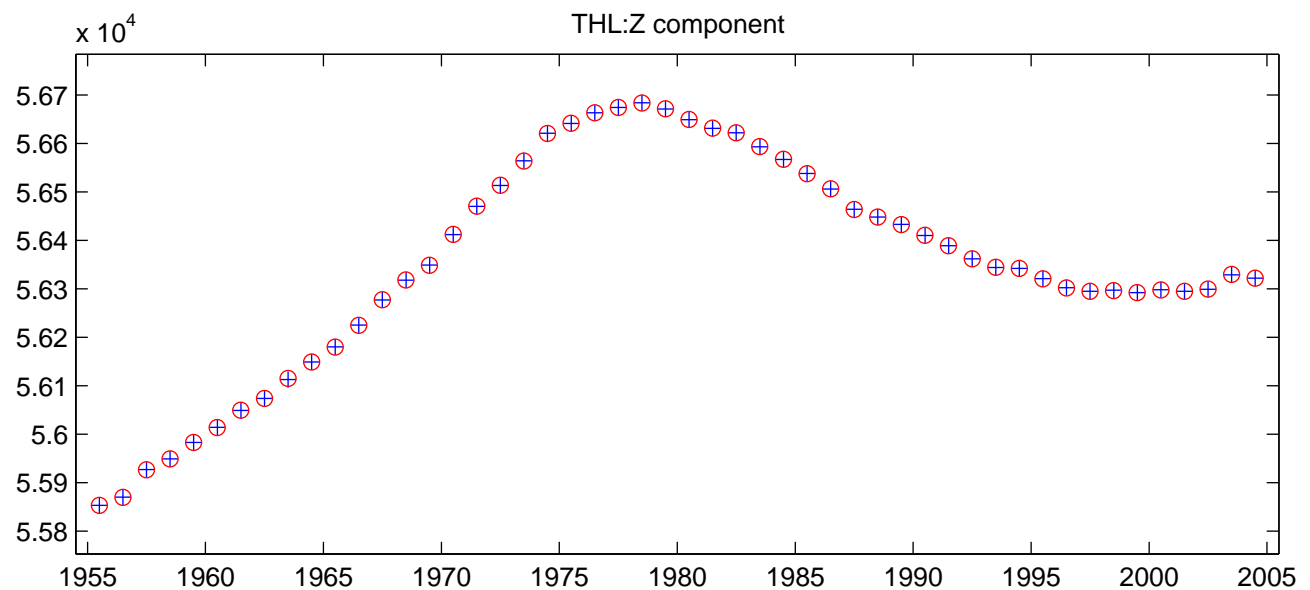

THL:X component

THL:Y component

THL:Z component

NOTE:

Annual means for each component from BGS annual means database (blue crosses) and recalculated from IPGP monthly means (red circles).
The values are AFTER correction of jumps.