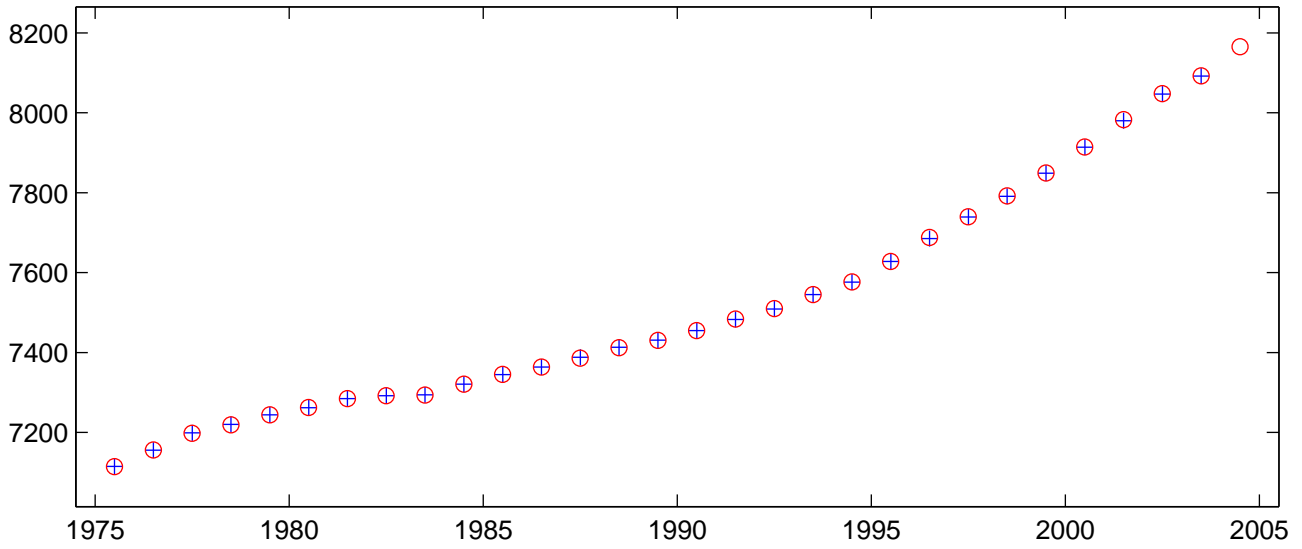

YKC:X component

YKC:Y component

YKC:Z component

NOTE:

Annual means for each component from BGS annual means database (blue crosses) and recalculated from IPGP monthly means (red circles). The values are AFTER correction of jumps.