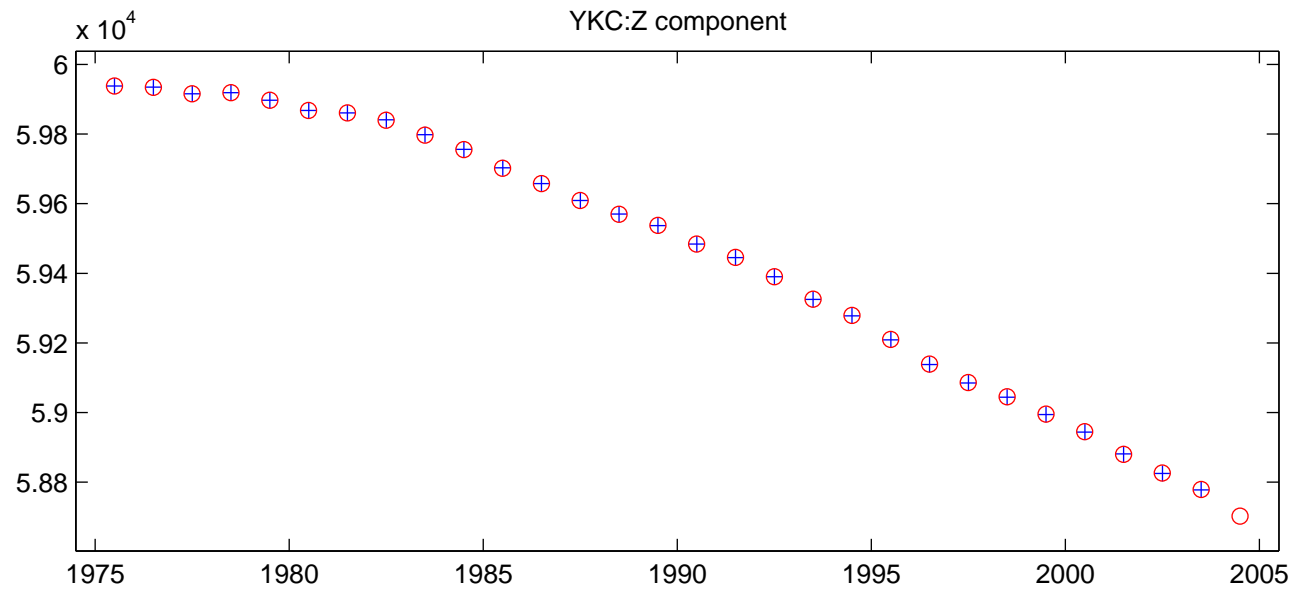

YKC:X component

YKC:Y component

YKC:Z component

NOTE:

Annual means for each component from BGS annual means database (blue crosses) and recalculated from IPGP monthly means (red circles). The values are AFTER correction of jumps.