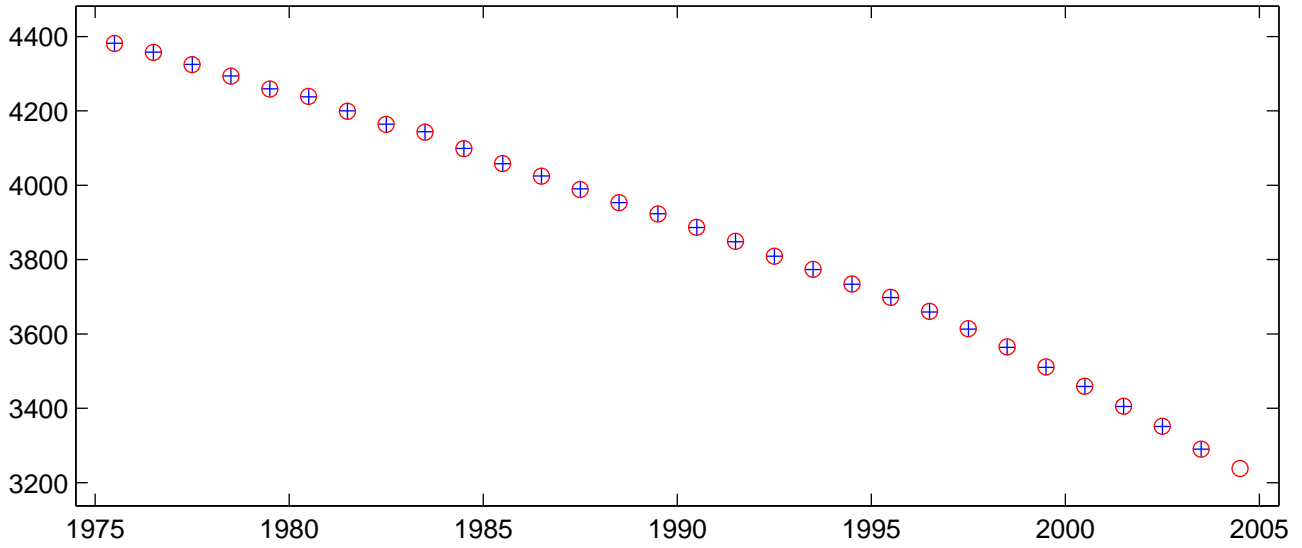

YKC:X component

YKC:Y component

YKC:Z component

NOTE:

Annual means for each component from BGS annual means database (blue crosses) and recalculated from IPGP monthly means (red circles). The values are AFTER correction of jumps.